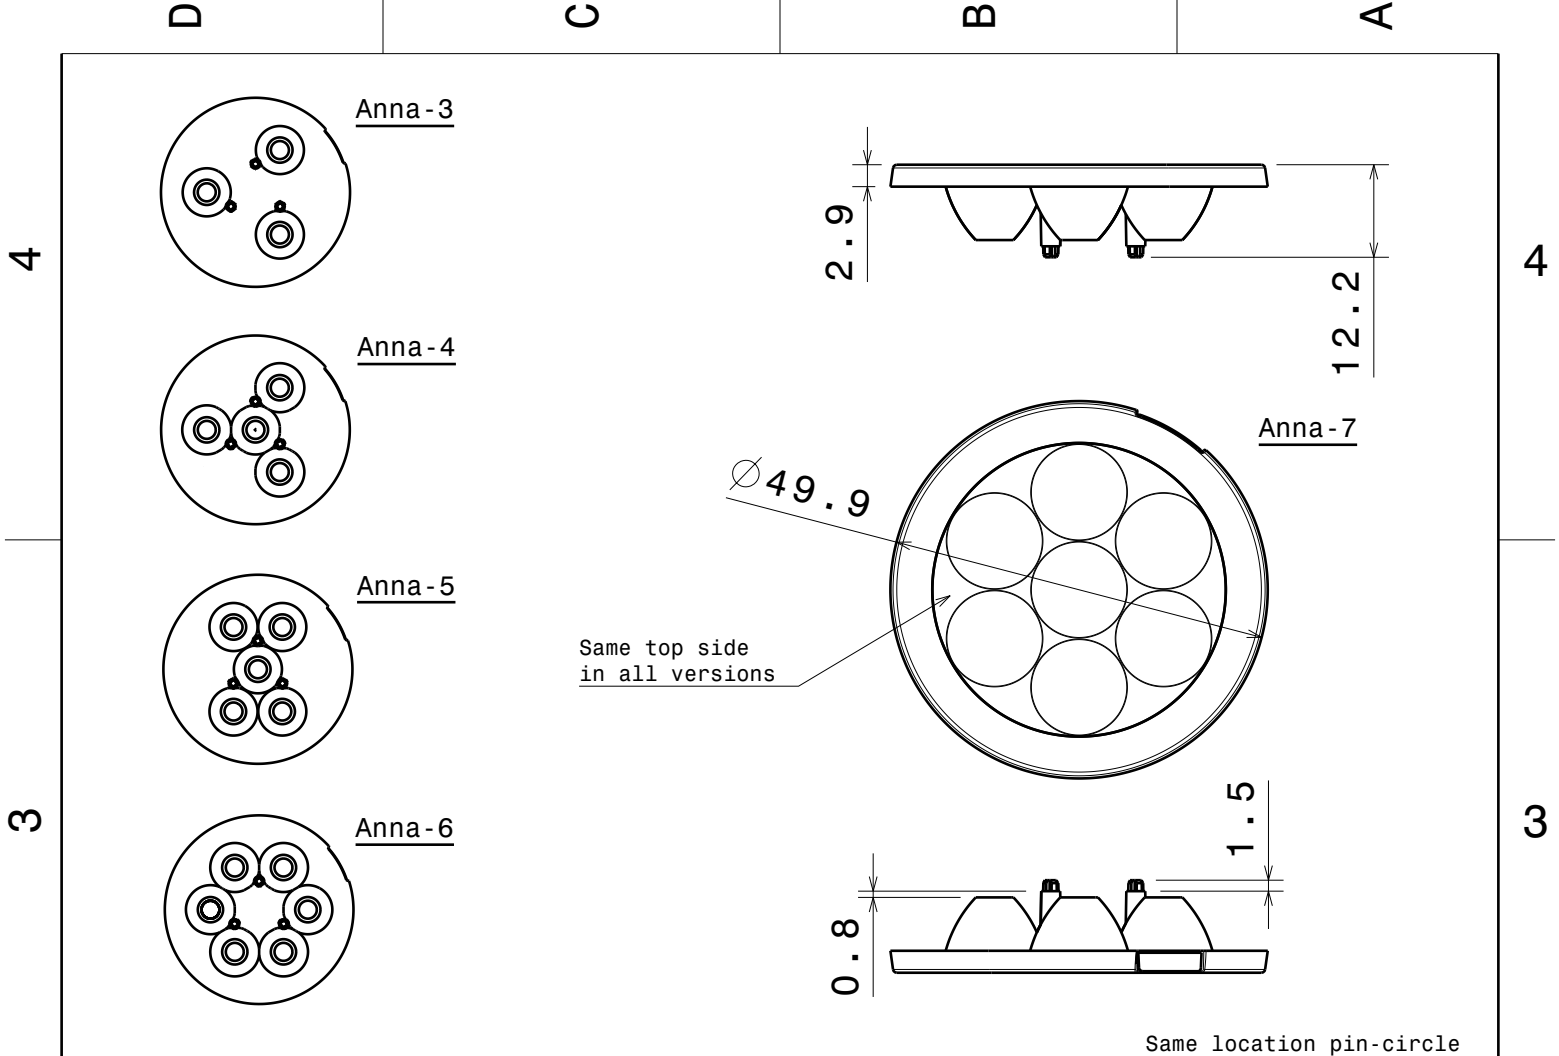

Anna-50-4 series

Ordering number C11800
Description C11800_Anna-50-4-M-OSL

Family	Anna-50-4	FWHM	0 degrees
Type	Lens	Efficiency	-
LED	Oslon SSL 80	cd/lm	-
Color	Transparent	Gerber File	Available
Diameter	50 mm		
Height	10.7 mm		
Style	Round		
Optic Material	-		
Holder Material	-		
Fastening	-		
Status	Ready		

Ordering number C11801
Description C11801-Anna-50-4-W-OSL

Family	Anna-50-4	FWHM	0 degrees
Type	Lens	Efficiency	-
LED	Oslon SSL 80	cd/lm	-
Color	Transparent	Gerber File	Available
Diameter	50 mm		
Height	10.7 mm		
Style	Round		
Optic Material	-		
Holder Material	-		
Fastening	-		
Status	Ready		

Material: PMMA

- Versions:
 Anna-3-S
 Anna-3-M
 Anna-3-W
 Anna-4-S
 Anna-4-M
 Anna-4-W
 Anna-5-S
 Anna-5-M
 Anna-5-W
 Anna-6-S
 Anna-6-M
 Anna-6-W
 Anna-7-S
 Anna-7-M
 Anna-7-W

Number of cones varies;
 3, 4, 5, 6 and 7 pcs
 on bottom side depending
 the version.

This drawing is our property.
 It can't be reproduced
 or communicated without
 our written agreement.

DRAWING TITLE

DRAWN BY p		DATE 05.10.2010		Datasheet Anna50-series Lens			
CHECKED BY t k		DATE 03.08.2010					
DESIGNED BY hh		DATE 30.07.2010		SCALE 1:1	WEIGHT (g)	SHEET 1/1	