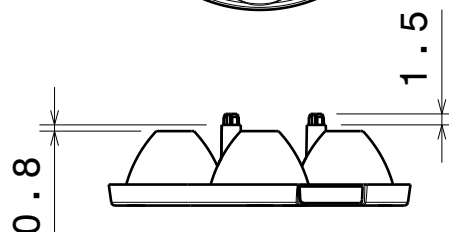

D

C

B

A

4

4

3

3

2

2

1

1

Same top side in all versions

Material: PMMA

Versions:

- Anna-3-S
- Anna-3-M
- Anna-3-W
- Anna-4-S
- Anna-4-M
- Anna-4-W
- Anna-5-S
- Anna-5-M
- Anna-5-W
- Anna-6-S
- Anna-6-M
- Anna-6-W
- Anna-7-S
- Anna-7-M
- Anna-7-W

Number of cones varies; 3, 4, 5, 6 and 7pcs on bottom side depending the version.

This drawing is our property. It can't be reproduced or communicated without our written agreement.

L
T
F
F

e
e
i
i
N
n

d
h

DRAWING TITLE

Datasheet Anna40-series Lens

DRAWN BY p	DATE 12.10.2010

CHECKED BY s n	DATE 12.10.2010

DESIGNED BY hh	DATE 30.07.2010

SIZE A4	DRAWING NUMBER -	REV 1
SCALE 1:1	WEIGHT (g)	SHEET 1/1

D

A