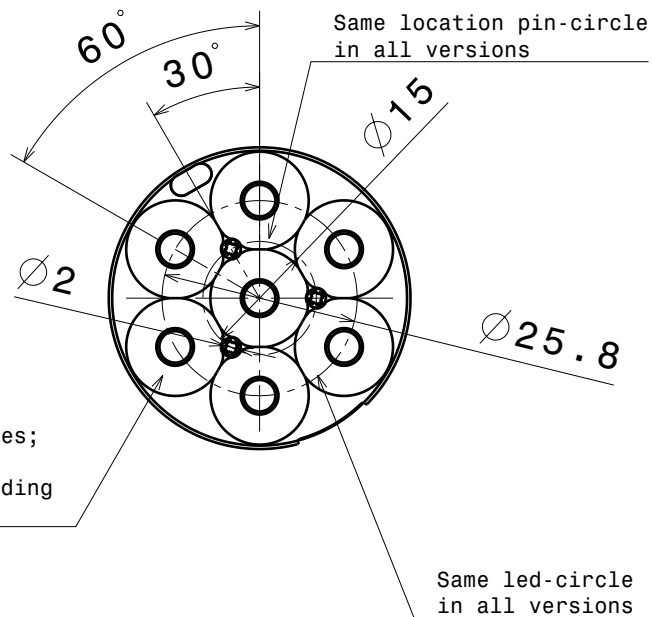

Number of cones varies; 3, 4, 5, 6 and 7pcs on bottom side depending the version.

This drawing is our property. It can't be reproduced or communicated without our written agreement.

L
T
F
F

e
e
i
i
N
n

d
h

DRAWING TITLE

Datasheet Anna40-series Lens

DRAWN BY p	DATE 12.10.2010
---------------	--------------------

CHECKED BY s n	DATE 12.10.2010
-------------------	--------------------

DESIGNED BY hh	DATE 30.07.2010
-------------------	--------------------

SIZE A4	DRAWING NUMBER -	REV 1
SCALE 1:1	WEIGHT (g)	SHEET 1/1

D

A