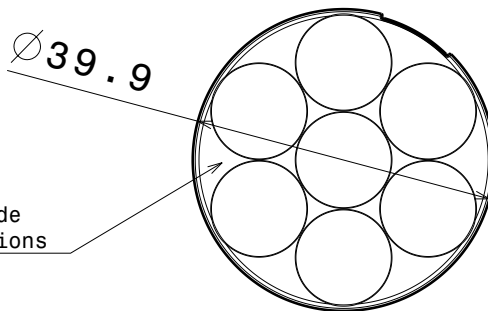

Ordering number	C11715		
Description	C11715_Anna-40-5-W-OSL		
Family	Anna-40-5	FWHM	0 degrees
Type	Lens	Efficiency	-
LED	Oslon SSL 80	cd/lm	-
Color	Transparent	Gerber File	Available
Diameter	40 mm		
Height	10.7 mm		
Style	Round		
Optic Material	PMMA		
Holder Material	-		
Fastening	-		
Status	Ready		

2

2

1

1

Anna-3

Anna-4

Anna-5

Anna-6