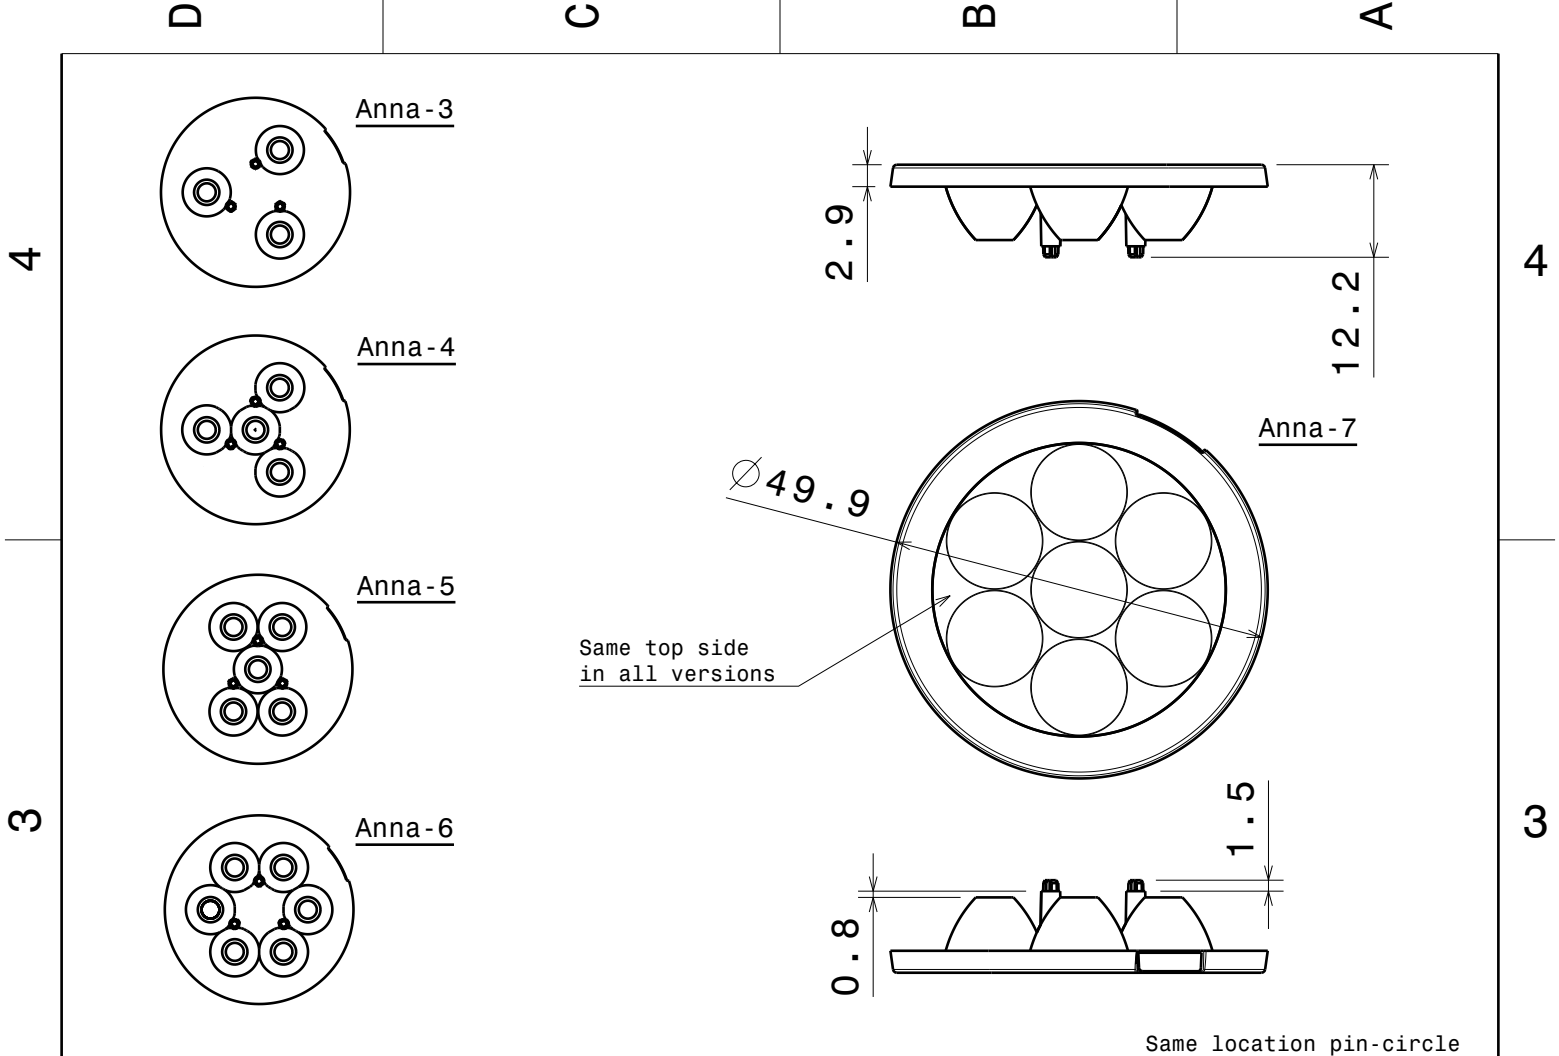

## Anna-50-5 series

<b>Ordering number</b>	<b>C11612</b>		
<b>Description</b>	<b>C11612_Anna-50-5-S-OSL</b>		
Family	Anna-50-5	FWHM	0 degrees
Type	Lens	Efficiency	-
LED	Oslon SSL 80	cd/lm	-
Color	Transparent	Gerber File	Available
Diameter	50 mm		
Height	10.7 mm		
Style	Round		
Optic Material	PMMA		
Holder Material	-		
Fastening	-		
Status	Ready		

<b>Ordering number</b>	<b>C11613</b>		
<b>Description</b>	<b>C11613_Anna-50-5-M-OSL</b>		
Family	Anna-50-5	FWHM	0 degrees
Type	Lens	Efficiency	-
LED	Oslon SSL 80	cd/lm	-
Color	Transparent	Gerber File	Available
Diameter	50 mm		
Height	10.7 mm		
Style	Round		
Optic Material	PMMA		
Holder Material	-		
Fastening	-		
Status	Ready		

<b>Ordering number</b>	<b>C11614</b>		
<b>Description</b>	<b>C11614_Anna-50-5-W-OSL</b>		
Family	Anna-50-5	FWHM	0 degrees
Type	Lens	Efficiency	-
LED	Oslon SSL 80	cd/lm	-
Color	Transparent	Gerber File	Available
Diameter	50 mm		
Height	10.7 mm		
Style	Round		
Optic Material	PMMA		
Holder Material	-		
Fastening	-		
Status	Ready		

DRAWING TITLE  
**Datasheet Anna50-series Lens**

DRAWN BY p	DATE 05.10.2010
CHECKED BY t k	DATE 03.08.2010
DESIGNED BY hh	DATE 30.07.2010

SIZE <b>A4</b>	DRAWING NUMBER -	REV <b>1</b>
SCALE <b>1:1</b>	WEIGHT (g)	SHEET <b>1/1</b>