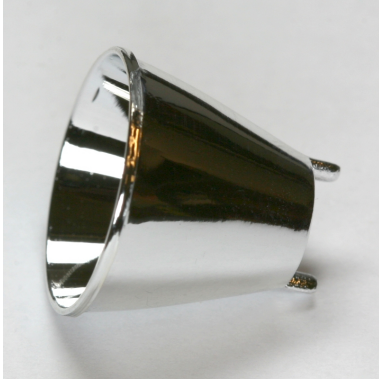

## Regina series

**Ordering number** C11347  
**Description** C11347\_Regina-RE

Family	Regina	FWHM	7 degrees
Type	Reflector	Efficiency	89
LED	Luxeon-Rebel	cd/lm	-
Color	Metal	Gerber File	Available
Diameter	19 mm		
Height	15.3 mm		
Style	Round		
Optic Material	-		
Holder Material	-		
Fastening	-		
Status	Ready		

## Regina series

Specially designed for Luxeon-Rebel series of LEDs.

Reflector material optical grade metal and protective lacquer coated PC (120 degrees of Celcius/24 degrees of Fahrenheit). Allows use of high current and temperature conditions.