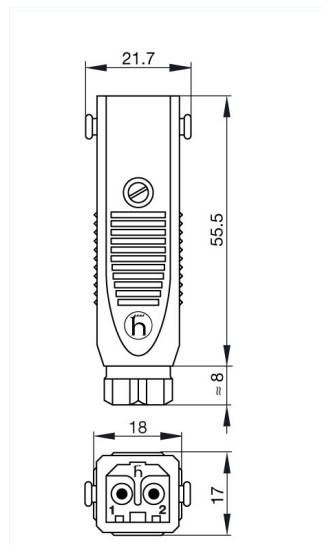

STAS 200 grau/grey

Industrial Connectors:Rectangular connectors ST-series:Cable plug

Product description

Description	Cable plug with strain relief and coding fin
Type	STAS 200 grau/grey
Order No.	932 038-106
Type of contact	male
Number of contacts	2 + PE
Cable gland	PG 7
Cable diameter	4 mm to 6.5 mm
Conductor size	max. 1.5 mm ²
Housing Color	grey
Contact bearer color	black

Drawing

Technical data

Pin dimensions	2 mm
Rated voltage	250 V AC/DC
Rated current	DC 10 A / AC 16 A
Contact resistance	≤ 5 mOhm
Type of termination	screw

Material

Contact material	Cu Zn
Contact surface material	Sn
Contact bearer material	PA
Housing material	PA

Environmental conditions

Protection class (IEC 60529)	IP 54
Pollution severity	3
Temperature range	-30 °C to +90 °C

Inflammability class

Housing	UL 94 V-1
Contact bearer	UL 94 HB
Approvals	
UL	UL
VDE	VDE
SEV	SEV
Packaging unit	
Packaging unit	100 pieces
Scope of delivery and accessories	
Accessories to order separately	safety brackets STASI 2, order no. 732 044-000