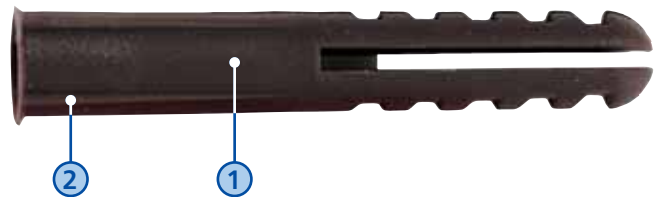

#### TYPICAL APPLICATIONS

- Fixing central heating pipes, shelving, brackets, dado rails and other woodwork.
- Securing light wall units and kitchen fittings.

#### DESCRIPTION

All purpose cost effective fixing for medium and lightweight applications.

#### SUITABLE FOR USE IN:

Brickwork  
Concrete

#### FEATURES

1. Profiled Body for extra grip.
2. Anti-rotation fins.
3. Three colour coded sizes for screws from 3-6 mm (No. 4-14).
4. Additional sizes for screws 3-10 mm (No. 4-20).