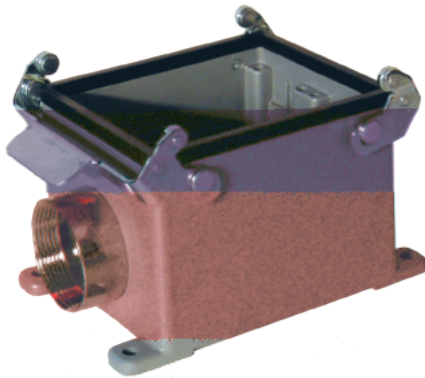

EPIC® Rectangular Connectors

HBE 32 Housings: Double Levers on Base

TOP ENTRY

HOODS

All dimensions are in mm.

SIDE ENTRY

Specifications: DIN 43652
Temperature Range: -40°C to +125°C
Protection class: NEMA 4, NEMA 12, IP65
Material: Aluminum alloy, powder coated

Metric hoods do not come with a neck.

PANEL MOUNT BASES

Description	Part Numbers
Panel Mount without Dust Cover	101320C0

Dust cover with double lever bolts and attachment string: 101420KIT

All dimensions are in mm.

SURFACE MOUNT BASES

All dimensions are in mm.

Specifications: DIN 43652
Temperature Range: -40°C to +125°C
Protection class: NEMA 4, NEMA 12, IP65
Material: Aluminum alloy, powder coated

Dust cover with double lever bolts and attachment string: 101420KIT

CABLE COUPLER HOODS

Specifications: DIN 43652
Temperature Range: -40°C to +125°C
Protection class: NEMA 4, NEMA 12, IP65
Material: Aluminum alloy, powder coated