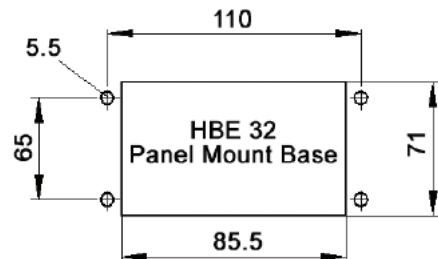

Description	Part Numbers
Panel Mount without Dust Cover	101320C0

Dust cover with double lever bolts and attachment string: 101420KIT