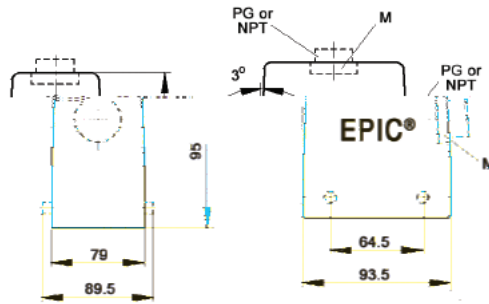

EPIC® Rectangular Connectors

HBE 32 Housings: Double Levers on Base

TOP ENTRY

HOODS

All dimensions are in mm.

SIDE ENTRY

Specifications: DIN 43652
Temperature Range: -40°C to +125°C
Protection class: NEMA 4, NEMA 12, IP65
Material: Aluminum alloy, powder coated

Position of Cable Entry	Size of Entry			Part Numbers			Complete your installation with a SKINTOP®, Pg 352			
	PG	NPT	Metric	PG	NPT	Metric	PG- Nylon	PG- Metal	Metric- Nylon	Metric- Metal
Top Entry	21	3/4"	-	10133000	101330NP	-	53015150	52015750	-	-
	29	1"	32	10134000	101340NP	19134000	53015160	52015760	53111040	53111040
	-	-	40	-	-	19134400	-	-	53111050	53112050
Side Entry	21	3/4"	25	10135000	101350NP	19135000	53015150	52015750	-	-
	29	1"	32	10136000	101360NP	19136000	53015160	52015760	53111040	53111040
	-	-	40	-	-	19136200	-	-	53111050	53112050

SURFACE MOUNT BASES

All dimensions are in mm.

Specifications: DIN 43652
Temperature Range: -40°C to +125°C
Protection class: NEMA 4, NEMA 12, IP65
Material: Aluminum alloy, powder coated

# of Entries	Size of Entry			Part Numbers			Complete your installation with a SKINTOP®, Pg 352			
	PG	NPT	Metric	PG	NPT	Metric	PG- Nylon	PG- Metal	Metric- Nylon	Metric- Metal
2 Entries	29	1"	32	101380C0	101380NP	19138000	53015160	52015760	53111040	53112040
1 Entry	29	1"	32	101370C0	101370NP	19137000	53015160	52015760	53111040	53112040