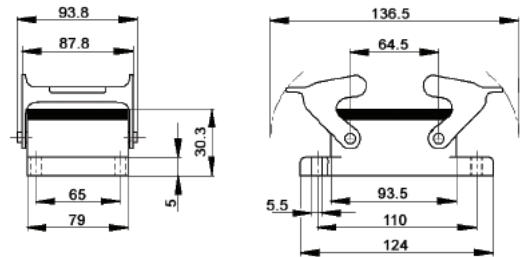

PANEL MOUNT BASES