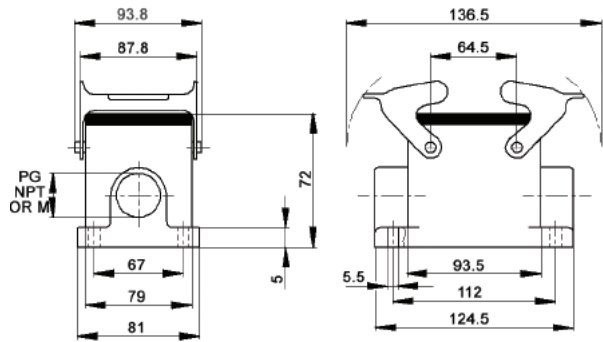

EPIC® Rectangular Connectors

HBE 32 Housings: Double Levers on Base

TOP ENTRY

HOODS

All dimensions are in mm.

SIDE ENTRY

Specifications: DIN 43652
Temperature Range: -40°C to +125°C
Protection class: NEMA 4, NEMA 12, IP65
Material: Aluminum alloy, powder coated

Position of Cable Entry	Size of Entry			Part Numbers			Complete your installation with a SKINTOP®, Pg 352			
	PG	NPT	Metric	PG	NPT	Metric	PG- Nylon	PG- Metal	Metric- Nylon	Metric- Metal
Top Entry	21	3/4"	-	10133000	101330NP	-	53015150	52015750	-	-
	29	1"	32	10134000	101340NP	19134000	53015160	52015760	53111040	53111040
	-	-	40	-	-	19134400	-	-	53111050	53112050
Side Entry	21	3/4"	25	10135000	101350NP	19135000	53015150	52015750	-	-
	29	1"	32	10136000	101360NP	19136000	53015160	52015760	53111040	53111040
	-	-	40	-	-	19136200	-	-	53111050	53112050

SURFACE MOUNT BASES

All dimensions are in mm.

Specifications: DIN 43652
Temperature Range: -40°C to +125°C
Protection class: NEMA 4, NEMA 12, IP65
Material: Aluminum alloy, powder coated

# of Entries	Size of Entry			Part Numbers			Complete your installation with a SKINTOP®, Pg 352			
	PG	NPT	Metric	PG	NPT	Metric	PG- Nylon	PG- Metal	Metric- Nylon	Metric- Metal
2 Entries	29	1"	32	101380C0	101380NP	19138000	53015160	52015760	53111040	53112040
1 Entry	29	1"	32	101370C0	101370NP	19137000	53015160	52015760	53111040	53112040