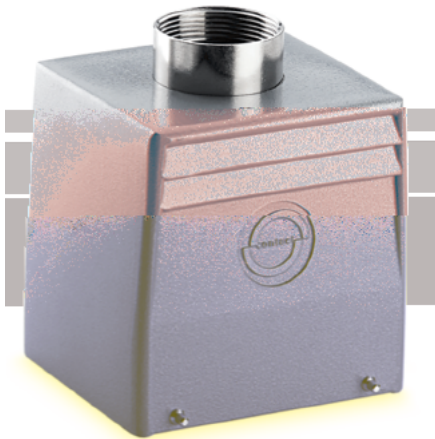

EPIC® Rectangular Connectors

HBE 32 Housings: Double Levers on Base

TOP ENTRY

HOODS

All dimensions are in mm.

SIDE ENTRY

Specifications: DIN 43652
Temperature Range: -40°C to +125°C
Protection class: NEMA 4, NEMA 12, IP65
Material: Aluminum alloy, powder coated

Position of Cable Entry	Size of Entry			Part Numbers			Complete your installation with a SKINTOP®, Pg 352			
	PG	NPT	Metric	PG	NPT	Metric	PG- Nylon	PG- Metal	Metric- Nylon	Metric- Metal
Top Entry	21	3/4"	-	10133000	101330NP	-	53015150	52015750	-	-
	29	1"	32	10134000	101340NP	19134000	53015160	52015760	53111040	53111040
	-	-	40	-	-	19134400	-	-	53111050	53112050
Side Entry	21	3/4"	25	10135000	101350NP	19135000	53015150	52015750	-	-
	29	1"	32	10136000	101360NP	19136000	53015160	52015760	53111040	53111040
	-	-	40	-	-	19136200	-	-	53111050	53112050

Metric hoods do not come with a neck.

PANEL MOUNT BASES

Description	Part Numbers
Panel Mount without Dust Cover	101320C0

Dust cover with double lever bolts and attachment string: 101420KIT

All dimensions are in mm.

SURFACE MOUNT BASES

All dimensions are in mm.

Specifications: DIN 43652
Temperature Range: -40°C to +125°C
Protection class: NEMA 4, NEMA 12, IP65
Material: Aluminum alloy, powder coated