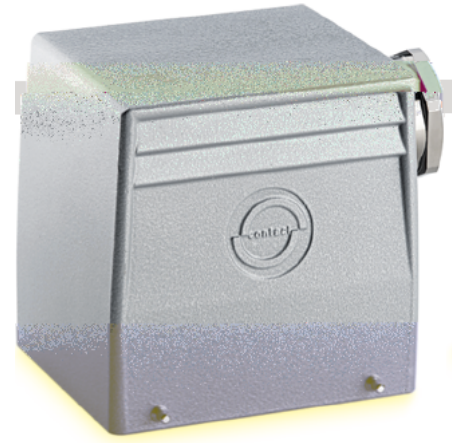

EPIC® Rectangular Connectors

HBE 32 Housings: Double Levers on Base

TOP ENTRY

HOODS

All dimensions are in mm.

SIDE ENTRY

Specifications: DIN 43652
Temperature Range: -40°C to +125°C
Protection class: NEMA 4, NEMA 12, IP65
Material: Aluminum alloy, powder coated

Position of Cable Entry	Size of Entry			Part Numbers			Complete your installation with a SKINTOP®, Pg 352			
	PG	NPT	Metric	PG	NPT	Metric	PG- Nylon	PG- Metal	Metric- Nylon	Metric- Metal
Top Entry	21	3/4"	-	10133000	101330NP	-	53015150	52015750	-	-
	29	1"	32	10134000	101340NP	19134000	53015160	52015760	53111040	53111040
	-	-	40	-	-	19134400	-	-	53111050	53112050
Side Entry	21	3/4"	25	10135000	101350NP	19135000	53015150	52015750	-	-
	29	1"	32	10136000	101360NP	19136000	53015160	52015760	53111040	53111040
	-	-	40	-	-	19136200	-	-	53111050	53112050

Metric hoods do not come with a neck.

PANEL MOUNT BASES

Description	Part Numbers
Panel Mount without Dust Cover	101320C0

Dust cover with double lever bolts and attachment string: 101420KIT

All dimensions are in mm.

SURFACE MOUNT BASES

All dimensions are in mm.

Specifications: DIN 43652
Temperature Range: -40°C to +125°C
Protection class: NEMA 4, NEMA 12, IP65
Material: Aluminum alloy, powder coated