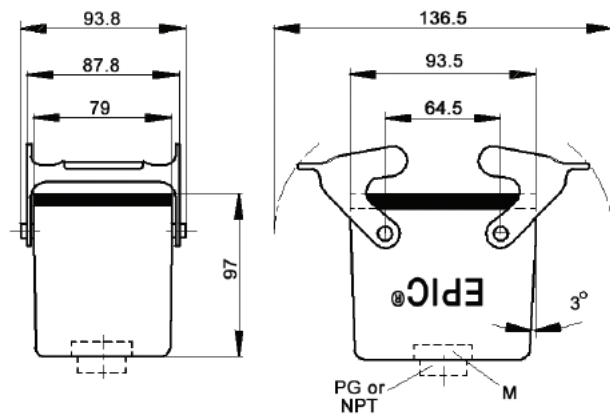

SURFACE MOUNT BASES

All dimensions are in mm.

Specifications: DIN 43652
Temperature Range: -40°C to +125°C
Protection class: NEMA 4, NEMA 12, IP65
Material: Aluminum alloy, powder coated

# of Entries	Size of Entry			Part Numbers			Complete your installation with a SKINTOP®, Pg 352			
	PG	NPT	Metric	PG	NPT	Metric	PG- Nylon	PG- Metal	Metric- Nylon	Metric- Metal
2 Entries	29	1"	32	101380C0	101380NP	19138000	53015160	52015760	53111040	53112040
1 Entry	29	1"	32	101370C0	101370NP	19137000	53015160	52015760	53111040	53112040

Dust cover with double lever bolts and attachment string: 101420KIT

CABLE COUPLER HOODS

Specifications: DIN 43652
Temperature Range: -40°C to +125°C
Protection class: NEMA 4, NEMA 12, IP65
Material: Aluminum alloy, powder coated

Size of Entry			Part Numbers			Complete your installation with a SKINTOP®, Pg 352			
PG	NPT	Metric	PG	NPT	Metric	PG- Nylon	PG- Metal	Metric- Nylon	Metric- Metal
21	3/4"	-	101390C0	101390NP	-	53015150	52015750	-	-
29	1"	32	101395C0	101395NP	19139500	53015160	52015760	53111040	53112040