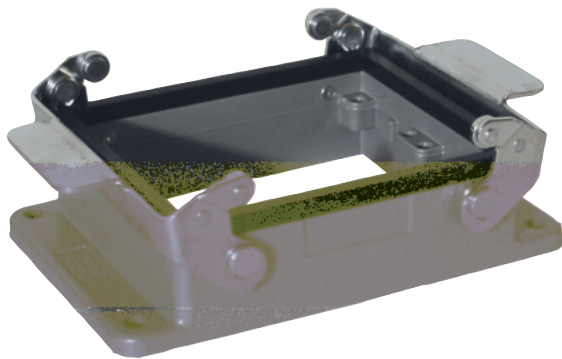

EPIC® Rectangular Connectors

HBE 32 Housings: Double Levers on Base

TOP ENTRY

HOODS

All dimensions are in mm.

SIDE ENTRY

Specifications: DIN 43652
Temperature Range: -40°C to +125°C
Protection class: NEMA 4, NEMA 12, IP65
Material: Aluminum alloy, powder coated

Position of Cable Entry	Size of Entry			Part Numbers			Complete your installation with a SKINTOP®, Pg 352			
	PG	NPT	Metric	PG	NPT	Metric	PG- Nylon	PG- Metal	Metric- Nylon	Metric- Metal
Top Entry	21	3/4"	-	10133000	101330NP	-	53015150	52015750	-	-
	29	1"	32	10134000	101340NP	19134000	53015160	52015760	53111040	53111040
	-	-	40	-	-	19134400	-	-	53111050	53112050
Side Entry	21	3/4"	25	10135000	101350NP	19135000	53015150	52015750	-	-
	29	1"	32	10136000	101360NP	19136000	53015160	52015760	53111040	53111040
	-	-	40	-	-	19136200	-	-	53111050	53112050

Metric hoods do not come with a neck.

PANEL MOUNT BASES

Description	Part Numbers
Panel Mount without Dust Cover	101320C0

Dust cover with double lever bolts and attachment string: 101420KIT

All dimensions are in mm.

SURFACE MOUNT BASES

All dimensions are in mm.

Specifications: DIN 43652
Temperature Range: -40°C to +125°C
Protection class: NEMA 4, NEMA 12, IP65
Material: Aluminum alloy, powder coated