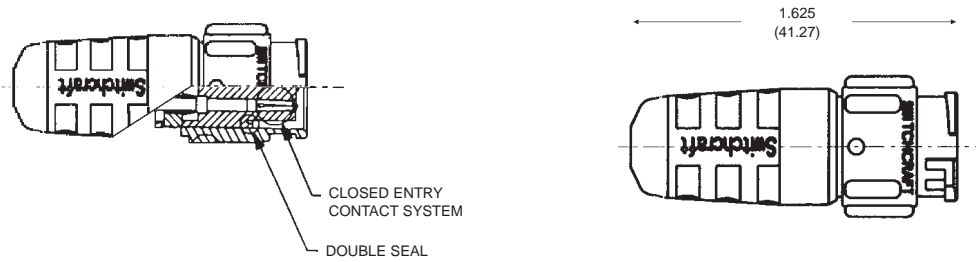

EN3™ MINI WEATHERTIGHT CONNECTOR SERIES

EN3™ INLINE CONNECTOR

In-Line Connector Contact Arrangements Shown from rear of connector

DIMENSIONS ARE FOR REFERENCE ONLY $\frac{\text{Inch}}{\text{(mm)}}$

NOTE: Contact your Switchcraft Representative for price and delivery.