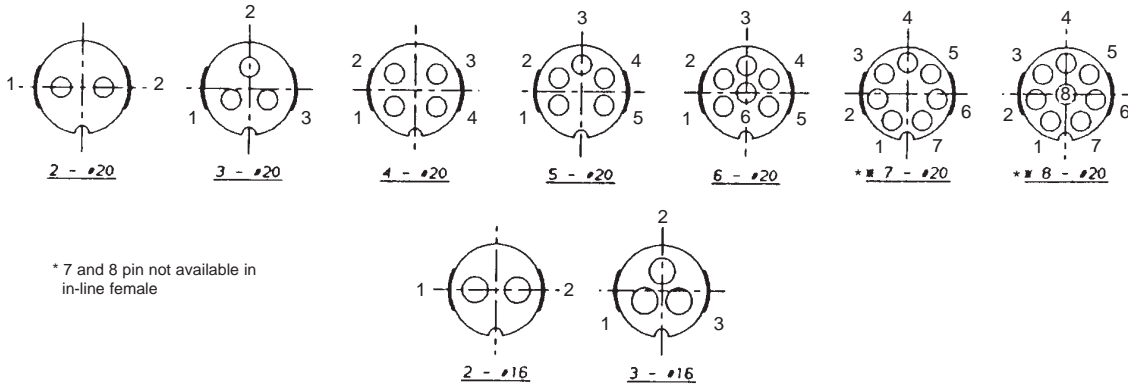

EN3™ MINI WEATHERTIGHT CONNECTOR SERIES

EN3™ INLINE CONNECTOR

In-Line Connector Contact Arrangements Shown from rear of connector

DIMENSIONS ARE FOR REFERENCE ONLY $\frac{\text{Inch}}{\text{(mm)}}$

NOTE: Contact your Switchcraft Representative for price and delivery.