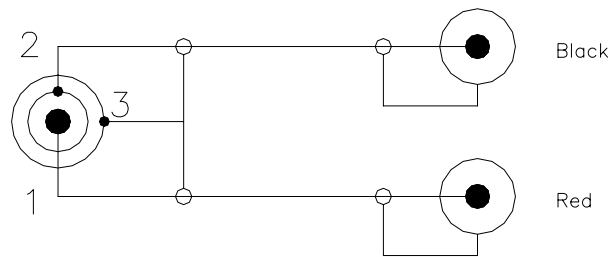

Soldered Drawing:

6.3mm Stereo Plug

2*RCA Plugs

REVISIONS					TOLERANCE		SIGNATURES		DATE		JIN RUH CO., LTD.	
					0 - 10	±0.05	DRAFT:	Bruin	03.08.07	TITLE		6.3mm Stereo Plug-2*RCA Phono Plugs
					10 - 99	±0.5	CHECKED:	Jim • Yao	03.08.07			
REV.	ECO	DESCRIPTION	DATE	BY	100 - 999	±10.0	APPROVAL:				TITLE	
A0		JR8050-3.0m			1000 - 9999	±100.00	SHEET	SCALE	UNIT	REV.	CUSTOMER	
B					10000 - 99999	±1000.00	OF	/	mm	∅	PART NO.	AV02483