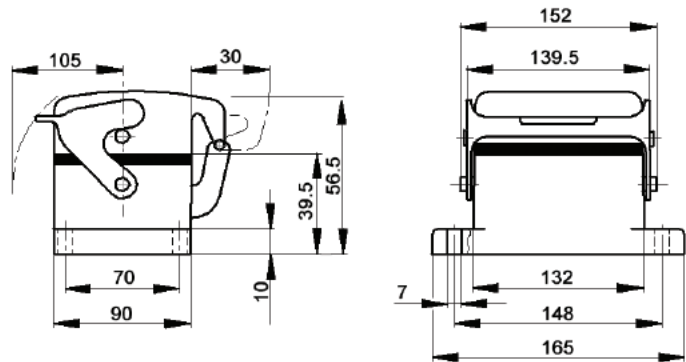

PANEL MOUNT BASES

Specifications: DIN 43652
Temperature Range: -40°C to +125°C
Protection class: NEMA 4, NEMA 12, IP65
Material: Aluminum alloy, powder coated

Without Dust Cover	With Dust Cover with hold down screw and no dust cover bolts	With Dust Cover with hold down screw and dust cover bolts
10161000	10152000	10152500