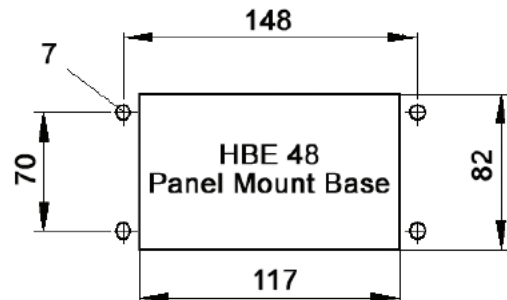

PANEL MOUNT BASES

Specifications: DIN 43652
Temperature Range: -40°C to +125°C
Protection class: NEMA 4, NEMA 12, IP65
Material: Aluminum alloy, powder coated

Without Dust Cover	With Dust Cover with hold down screw and no dust cover bolts	With Dust Cover with hold down screw and dust cover bolts
10161000	10152000	10152500