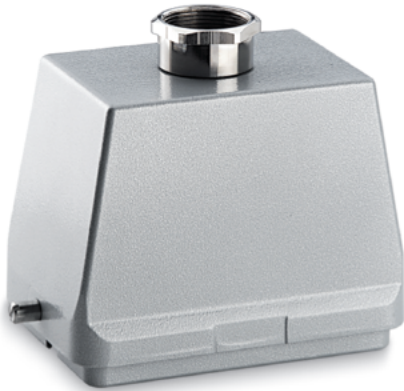

EPIC® Rectangular Connectors

HBE 48 Housings: Single Lever on Base

HOODS

TOP ENTRY

All dimensions are in mm.