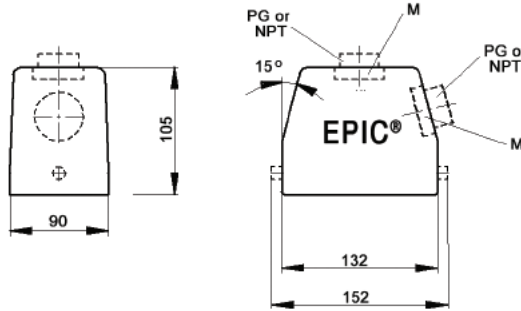

# EPIC® Rectangular Connectors

HBE 48 Housings: Single Lever on Base

### TOP ENTRY

All dimensions are in mm.

### SIDE ENTRY

**Specifications:** DIN 43652  
**Temperature Range:** -40°C to +125°C

**Protection class:** NEMA 4, NEMA 12, IP65  
**Material:** Aluminum alloy, powder coated

Position of Cable Entry	Size of Entry			Part Numbers			Complete your installation with a SKINTOP®, Pg 352			
	PG	NPT	Metric	PG	NPT	Metric	PG- Nylon	PG- Metal	Metric- Nylon	Metric- Metal
Top Entry	29	1"	32	10155000	101550NP	19155000	53015160	52015760	53111040	53111040
	36	1 1/4"	40	10156000	101560NP	19156000	53015170	52015765	53111050	53112050
	42	-	50	10157000	-	19157000	53015180	52015766	53111060	53112060
Side Entry	29	1"	32	10158000	101580NP	19158000	53015160	52015760	53111040	53111040
	36	1 1/4"	40	10159000	101590NP	19159000	53015170	52015765	53111050	53112050
	42	-	50	10160000	-	19160000	53015180	52015766	53111060	53112060

## SURFACE MOUNT BASES

**Specifications:** DIN 43652  
**Temperature Range:** -40°C to +125°C

**Protection class:** NEMA 4, NEMA 12, IP65  
**Material:** Aluminum alloy, powder coated

All dimensions are in mm.