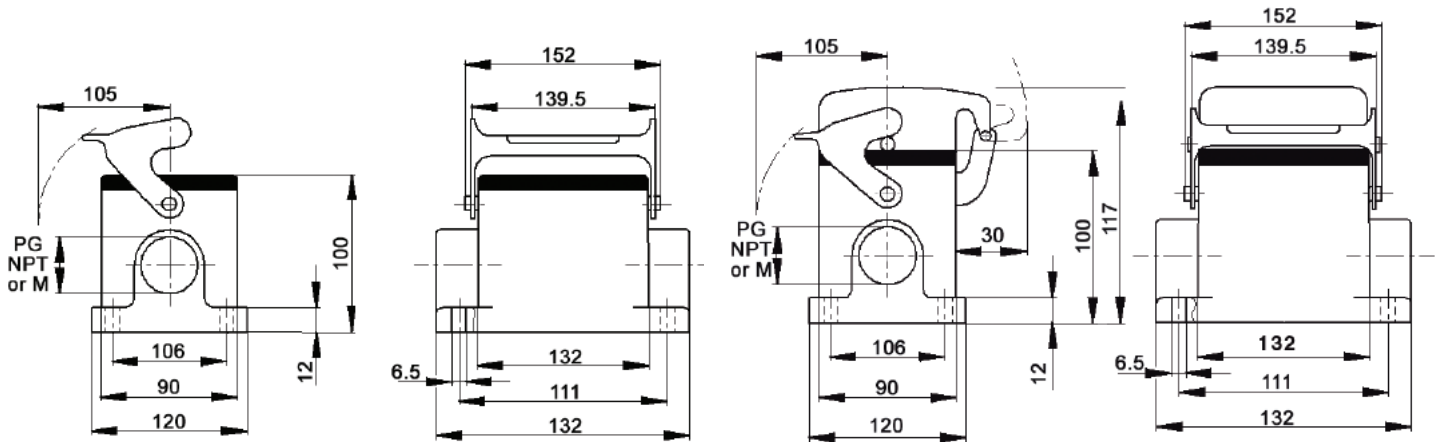

EPIC® Rectangular Connectors

HBE 48 Housings: Single Lever on Base

SURFACE MOUNT BASES

Specifications: DIN 43652
Temperature Range: -40°C to +125°C

Protection class: NEMA 4, NEMA 12, IP65
Material: Aluminum alloy, powder coated

All dimensions are in mm.

# of Entries	Size of Entry			Part Numbers			Complete your installation with a SKINTOP®, Pg 352			
	PG	NPT	Metric	PG	NPT	Metric	PG- Nylon	PG- Metal	Metric- Nylon	Metric- Plastic
2 Entries	29	1"	32	10166000	101660NP	19166000	53015160	52015760	53111040	53112040
	36	1 1/4"	40	10166100	101661NP	19166100	53015170	52015765	53111050	53112050
1 Entry	29	1"	32	10165000	101650NP	19165000	53015160	52015760	53111040	53112040
	36	1 1/4"	40	10165100	101651NP	19165100	53015170	52015765	53111050	53112050
2 Entries w/ dust cover	29	1"	32	10168000	101680NP	19168000	53015160	52015760	53111040	53112040
	36	1 1/4"	40	10168100	101681NP	19168100	53015170	52015765	53111050	53112050
1 Entry with dust cover	29	1"	32	10167000	101670NP	19167000	53015160	52015760	53111040	53112040
	36	1 1/4"	40	10167100	101671NP	19167100	53015170	52015765	53111050	53112050