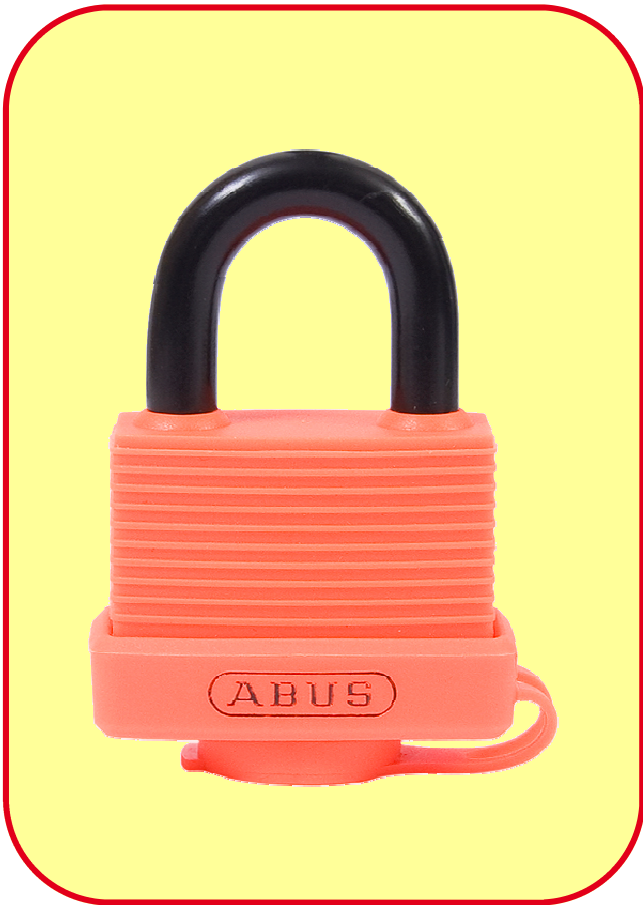

Security Tech Germany

Product Information Sheet

70AL 45 Orange Solid Aluminium Padlock

70AL 45 Orange

Application

- Internal & external standard security
- For toolboxes, garages, sheds, gates etc.

Operation

- Key to lock & automatic locking

Technology

- Precision extruded, cut & drilled pure aluminium body - Light & strong
- Mechanism & shackle coated to prevent chemical corrosion
- Corrosion resistant anodised coating
- Sealed lock body & keyway cover seal
- 8mm through hardened steel shackle
- 5 pin tumbler mechanism manufactured from all rustfree components
- Automatic locking
- Pracentric keyway
- Supplied with 2 keys

Pin Tumbler Mechanism

Keyed Alike Versions Available

Saw Resistant

Suitable for use with other ABUS products

Hasp & Staples

Cables

Chain