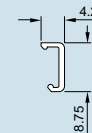

Insulating strip (G)

For insulated mounting of backplanes.
 ■ Length 21 HP
 ■ Snaps onto the rear horizontal rail

Material:
Plastic, self-extinguishing to UL 94-V0

Usable width (HP)	Packs of	Model No. RP
21	1	3684.611
21	8	3685.274

Rear horizontal rail equipped with insulating strip (top) and contact strip (bottom).

Perforated strip

Material:
Aluminium

Surface finish:
Clear chromated

Usable width (HP)	Packs of	Model No. RP
84	2	3685.275