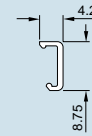

Contact strip (H)

For conductive mounting of backplanes.
 ■ Length 84 HP
 ■ Slides onto the rear horizontal rail

Material:
Aluminium

Surface finish:
Clear chromated

Usable width (HP)	Packs of	Model No. RP
84	1	3684.612
84	2	3685.273

Insulating strip (G)

For insulated mounting of backplanes.
 ■ Length 21 HP
 ■ Snaps onto the rear horizontal rail

Material:
Plastic, self-extinguishing to UL 94-V0

Usable width (HP)	Packs of	Model No. RP
21	1	3684.611
21	8	3685.274

Rear horizontal rail equipped with insulating strip (top) and contact strip (bottom).

Perforated strip

Material:
Aluminium

Surface finish:
Clear chromated

Usable width (HP)	Packs of	Model No. RP
84	2	3685.275