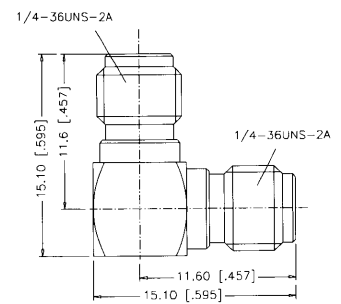

### Plug-to-Jack Adapter - Right Angle

P.N.	Cable Group	Plt.	Ins.	Imp.	Crimp Tool
SMA5072A2-3GT50G-50	N/A	Gold	Teflon	50	N/A

### Jack-to-Jack Adapter - Right Angle

P.N.	Cable Group	Plt.	Ins.	Imp.	Crimp Tool
SMA7072A1-3GT50G-50	N/A	Gold	Teflon	50	N/A