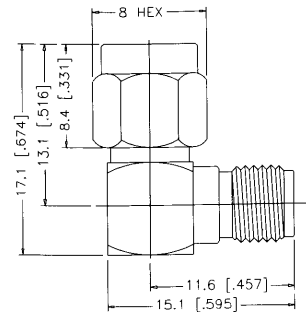

### Plug-to-Jack Adapter - Right Angle

P.N.	Cable Group	Plt.	Ins.	Imp.	Crimp Tool
SMA5072A2-3GT50G-50	N/A	Gold	Teflon	50	N/A

### Jack-to-Jack Adapter - Right Angle

P.N.	Cable Group	Plt.	Ins.	Imp.	Crimp Tool
SMA7072A1-3GT50G-50	N/A	Gold	Teflon	50	N/A