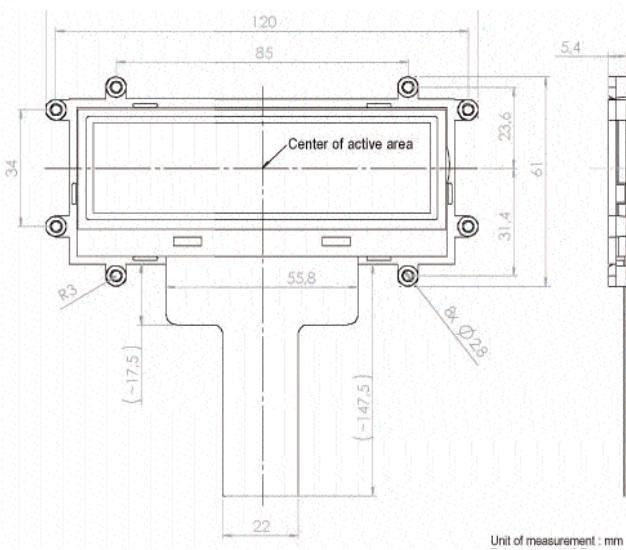

Mounting Bezel for BTHQ 240064AVB-COG

- Fast and easy to use
- Variable mounting possibilities due to break away mounting holes
- Material: Polycarbonate PC white (UL 94v0)

- Advantages of Chip-on-Glass design
- Simple mounting
- Reduces development time

Reflective Version (P/N BT21015)

LED Version (P/N BT21016)