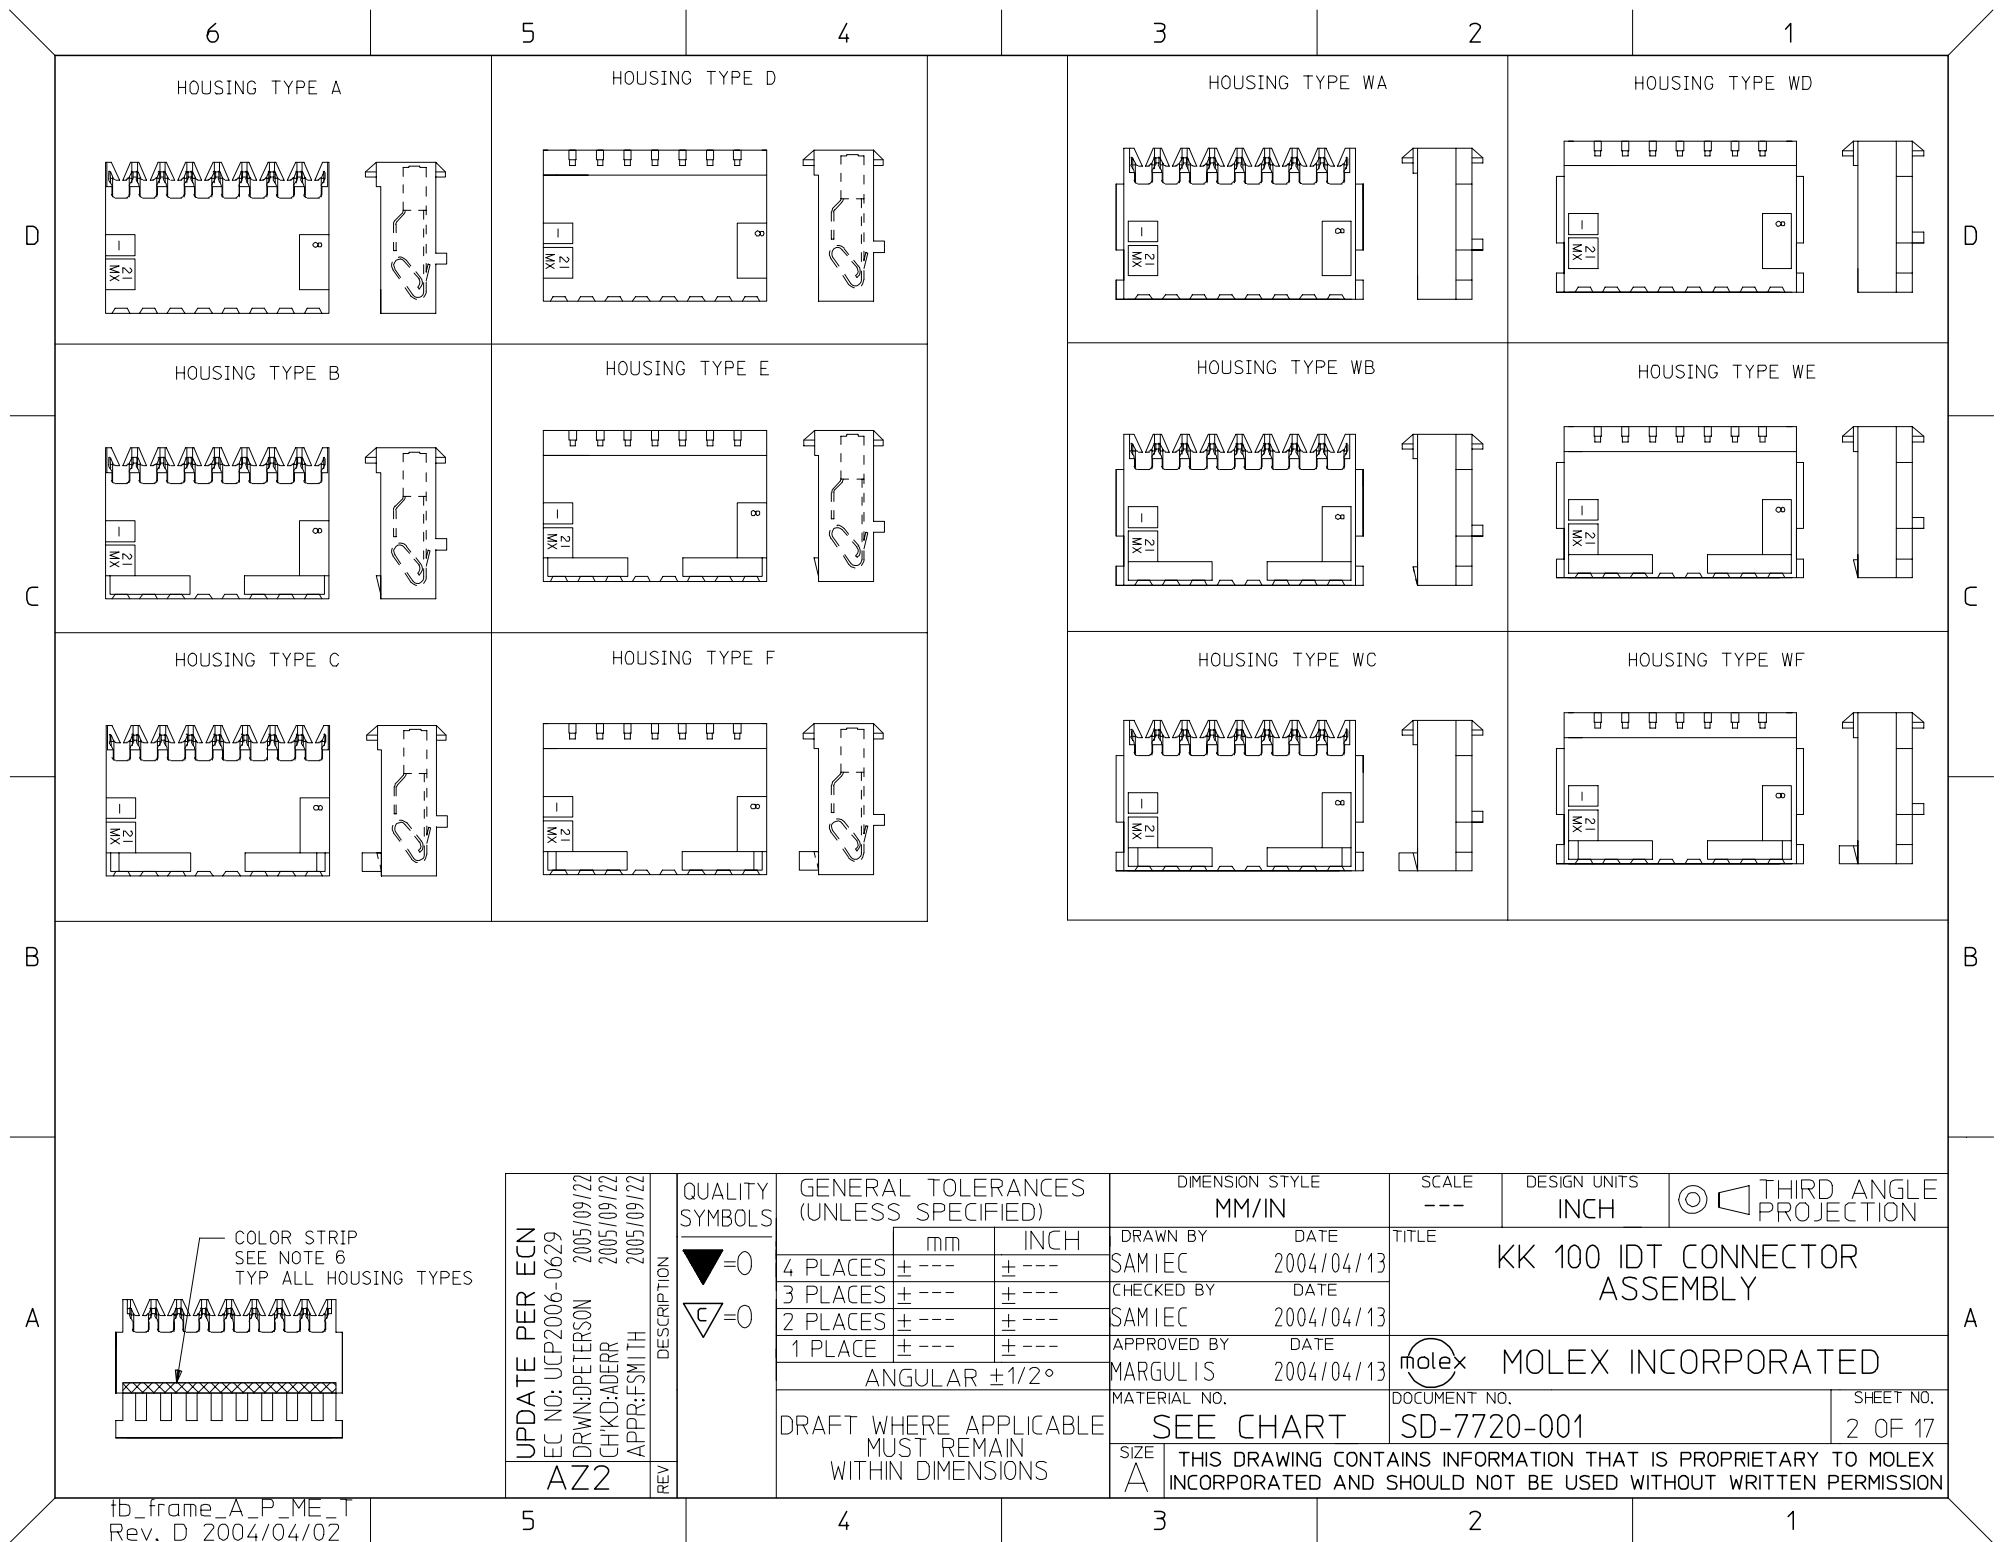

UPDATE PER ECN EC NO: UCP2006-0629 DRWN:DPETERSON 2005/09/22 CH'KD:ADERR 2005/09/22 APPR:FSMITH 2005/09/22 AZZ	DESCRIPTION REV	QUALITY SYMBOLS ▼=0 ▽=0	GENERAL TOLERANCES (UNLESS SPECIFIED)		DIMENSION STYLE MM/IN		SCALE ---	DESIGN UNITS INCH	THIRD ANGLE PROJECTION
		4 PLACES ± --- ± --- 3 PLACES ± --- ± --- 2 PLACES ± --- ± --- 1 PLACE ± --- ± ---	mm INCH	DRAWN BY DATE SAMIEC 2004/04/13	TITLE KK 100 IDT CONNECTOR ASSEMBLY				
		ANGULAR ±1/2°		CHECKED BY DATE SAMIEC 2004/04/13	MOLEX INCORPORATED				
		DRAFT WHERE APPLICABLE MUST REMAIN WITHIN DIMENSIONS		APPROVED BY DATE MARGULIS 2004/04/13	MATERIAL NO. SEE CHART	DOCUMENT NO. SD-7720-001	SHEET NO. 2 OF 17		
		SIZE 		THIS DRAWING CONTAINS INFORMATION THAT IS PROPRIETARY TO MOLEX INCORPORATED AND SHOULD NOT BE USED WITHOUT WRITTEN PERMISSION