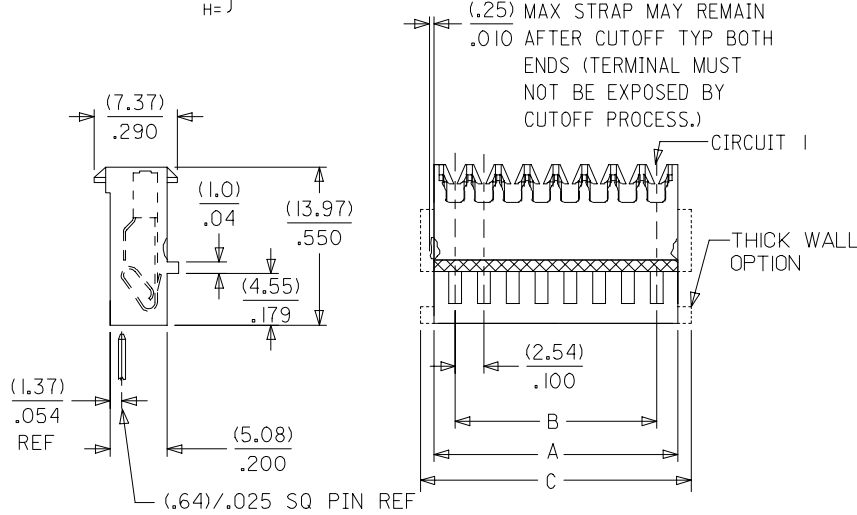

TERMINAL  
A=7691  
B=41138  
C=41512

PLATING

NOTES

- MATERIAL: UNFILLED NYLON, UL94V-2, MOLDED MATERIAL (CLEAR)
- FINISH:
  - (102) OVERALL TIN: (0.00508)/.000200 MIN OVER (0.00254)/.000100 MIN COPPER.
  - (208) SELECT GOLD: (0.00038)/.000015 MIN, \* SELECT TIN: (0.00254)/.000100 MIN, OVERALL NICKEL UNDERPLATE: (0.00127)/.000050 MIN.
  - (228) SELECT GOLD: (0.00076)/.000030 MIN, \* SELECT TIN: (0.00254)/.000100 MIN, OVERALL NICKEL UNDERPLATE: (0.00127)/.000050 MIN.
  - (501) OVERALL GOLD: (0.00051)/.000020 MIN OVER (0.00076)/.000030 MIN NICKEL
  - (502) OVERALL GOLD: (0.00051)/.000020 MIN OVER (0.00127)/.000050 MIN NICKEL.
  - (503) OVERALL GOLD: (0.00076)/.000030 MIN OVER (0.00127)/.000050 MIN NICKEL.
  - (P909) OVERALL TIN: (0.00254)/.000100 MIN. \*THE PRIMARY SHIPPING CARTON WILL BE LABELED COMPLIANT TO RoHS DIRECTIVE 2002/95/EC AND ELV ANNEX II OF DIRECTIVE 2000/53/EC\*. CARTONS WITHOUT THIS LABEL MAY CONTAIN PRODUCT WITH TIN/LEAD PLATINGS.
- PRODUCT SPECIFICATION: PS-7720-001
- PACKAGING: BULK PK-7720-001 SEE CHART
- THESE HOUSINGS ARE FOR USE WITH SINGLE 22 AWG WIRE TERMINATION ONLY
- COLOR STRIPE TO RUN LENGTH OF RIB AS SHOWN (SEE CHART FOR COLOR)
- SEE APPLICATION SPEC SMES-7720-0002 FOR ADDITIONAL INFORMATION.
- WIRE SPECIFICATIONS: SEE SMES-7720-0002 (INSUL. DIA (1.52)/.060 MAX)
  - SLOT SIZE A FOR USE WITH: 26 AWG SOLID, STRANDED TINNED
  - 28 AWG SOLID, STRANDED TINNED, AND STRANDED TOPCOAT
  - SLOT SIZE H FOR USE WITH: 24 AWG SOLID, STRANDED TINNED, AND STRANDED TOPCOAT
  - 26 AWG STRANDED TOPCOAT
  - SLOT SIZE F FOR USE WITH: 22 AWG STRANDED TINNED
- THIS PART CONFORMS TO CLASS B REQUIREMENTS OF COSMETIC SPECIFICATION PS-45499-002.