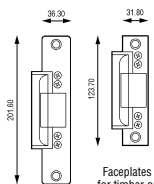

Stand Alone Keypads — continued

Storm Keypads for Access Control StrikeMaster/CodeMaster

Anti-vandal Vandal resistant General service
H = 118, W = 99.5, D = 15
Fixing centres 74 93
Electric door strike Power supply
Depth behind panel = 38 H = 50, W = 95, D = 63

3 finishes are available to suit all keypad applications:-

- **Anti-Vandal** – All metal construction
- **Vandal Resistant** – Super impact black polymer with metal keytops (keypad matches Door Entry Intercom. Order Codes 724-6869 and 724-6870)
- **General Service** – Super impact polymer case and buttons in grey

StrikeMaster Access Control Keypads

- 50 codes of 4, 5 or 6 digits
- Tamper, duress and forced door alarm
- LED and audible tone user feedback
- Timed door release or latched open function
- One or two door control
- Lock out on invalid code attempts
- Hidden code feature
- All weather resistant
- Comprehensive fitting kit provided

CodeMaster Wiegand Keypads

- Compatible with Access Control equipment requiring 26 or 32 Bit Wiegand data
- Use with or as replacement for card readers
- 5-12V dc
- LED and audible tone user feedback
- All weather resistant
- Comprehensive fitting kit provided

Electric Door Strike

- Operates with mortise latches ideal for remote door traffic
- Jaw strength of 907kg (2000lbs)
- Controlled by the Storm StrikeMaster keypad
- UL listed for burglary resistance
- Faceplates for both timber and aluminium/steel frames

Privacy Shroud

- Provides added entry code security where the risk of observation is a concern
- Locates onto the Keypads four fixing positions

Keypads

Operational life >4 million cycles per key
Weather sealing IP65
Resistance to static discharge >12.5kV
Service temperature -20°C (dry) to +85°C

CE compliant

StrikeMaster 11V to 28V dc or 9V to 20V ac supply
CodeMaster 5V to 12V dc supply

DC Power Supply

Input 210V ac to 240V ac
Output 12V dc @ 650mA

Electric Door Strike

Power requirements 12V dc @ 332mA

SSW321

	Order Code	Price Each			
		1+	2+	5+	10+
Keypad for local door control – Strikemaster					
Anti-vandal (metal)	773-920				
Vandal resistant (black polymer)	724-6754				
General service	773-931				
Electric door strike	773-943				
12V dc power supply	773-955				
Wiegand Data Keypad – Codemaster					
Anti-vandal	773-967				
General service	773-979				
Privacy Shroud	986-513