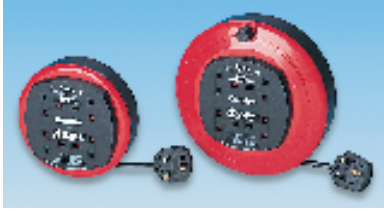

Mains Extension Leads — Continued

Portable 13A, 4 Socket (Quadro)

- Unique 4 socket reel
- Two tone red and black high impact polycarbonate moulding

Type	Load (max)		Thermal Cut-out	Fuse Supplied	Cable Size
	Unwound	Wound			
13A, 3m	2990W	1840W	N	13A	1.25mm ²
13A, 10m	2990W	1150W	N	13A	1.25mm ²

CM384X

Current Rating	Cable Length	Mftrs. List No.	Order Code	Price Each		
				1+	5+	10+
13A	3m	600206	.672-828			
13A	10m	600209	.672-830			

Portable/Heavy Duty 13A, 2 Socket

- Red and Black high impact polycarbonate moulding
- Safety cut-out with push button reset on heavy duty reel
- Integral brake on handle prevents cable over run, heavy duty reel
- Empty drum may be used to house other types of cable

Heavy Duty 16A/110V

- Supplied with yellow cable
- Robust polycarbonate BS4343 IP44 connectors
- Ideal for contractors and maintenance engineers
- 25m has integral handle break

Type	Load		Cable Size	No. of Socket Outlets
	Unwound	Wound		
16A, 14m	1760W	1100W	2.5mm ²	4
16A, 20m	1760W	770W	1.5mm ²	2
16A, 25m	1760W	770W	1.5mm ²	2

CM404

Current Rating	Cable Length	Mftrs. List No.	Order Code	Price Each		
				1+	5+	10+
16A	14m	515136	.865-242			
16A	20m	515133	.865-254			
16A	25m	516057	.865-266			

Non UK, SCHUKO Style

- VDE approved plugs and sockets
- 10m reel carries TUV/GS testing approval
- Safety cut-out with push button reset
- 40m reel has splash proof sockets, brake handle and neoprene sheath cable