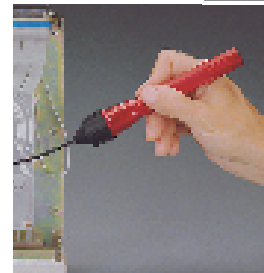

Torches

Maglite® Range

Features inherent to range

- Tough machined 'high-grade' Aluminium construction
- Rotating head combines beam adjustment and on/off switch (seperate switch on 'D' cell & Rechargeable)
- Low resistance circuitry extends battery life
- Rubber O'ring seals improve resistance to shock and water ingress
- Anodised finish inside and out to optimise corrosion resistance
- Spare Krypton bulb supplied in tail-cap of torch

Mini-Maglite®

2 cell AAA

L = 128, D = 108

- Pocket torch with key-ring hole in tail cap
- Supplied in presentation case with 2 AAA batteries and Pocket Clips

402

Colour	Order Code	Price Each		
		1+	5+	10+
Black	316-1365			
Red	315-5754			
Silver	315-5766			
Blue	315-5778			
		Price Per Pack		
Spare bulb (pk of 2)	538-127	1+	5+	10+

Mag-Lite® Accessories

Head Band

- Turns all Mini Mag-Lites into head lamps
- Strong comfortable 25mm nylon webbing
- 'Velcro' fastening and adjustment

Fibre-Optic Adaptor

- Ideal for inspection
- Fits AA mini Mag-Lite
- Bends and directs light

'Hard Hat' Adaptor

- Strong 'Delrin' hooks attach to helmet
- Provides a secure, non-slip support for light
- Fits all mini Mag-Lite torches

Flashlight Friend

- A truly versatile accessory for AA mini Mag-Lite
- **Free Hands** - attaches to belt, etc., set down on work surface or hang up
- **Fully Adjustable** - legs rotate 360 degrees and lock into ten positions
- Legs can be bent into any position