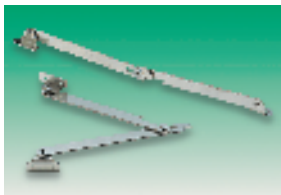

Sealing Tape

- Two sizes of neoprene closed cell sealing tape
- Applications include daft exclusion and vibration damping

Max. operating temperature +80°C

stc145

10 Metres Per Reel		Price Each				
Size mm	Order Code	1+	5+	10+	25+	50+
10 5	716-6539					
20 5	716-6540					

Door/Cover Stays

- LH and RH cover stay set
- Steel, nickel-plated
- Screw on or weld on

stc146

Order Code	1+	5+	10+	25+	50+
716-6576					

Drawing/Document Pocket, A4

- A4 format with 6mm holes for heavy duty applications
- Grey impact-proof PS
- Self adhesive

stc147

Order Code	1+	5+	10+	25+	50+
716-6631					

Gas Springs

Gas Springs

- Supplied at full force with a release valve
- The force of the gas spring can be reduced to meet your requirements
- The release of gas (i.e. force) is achieved with an extremely reliable and safe aircraft-standard valve
- Pack contains two gas springs, four metal ball joints, four metal eyes, a release valve key, full instructions on how to release gas and a safety instruction leaflet

The plunger is hard chrome finished steel with a black power epoxy coated steel body.

Size A	Stroke	Shoulder		L		Order Code
		Length	N	Thread	Length	
6	60	184	M5	M6	11	710-0668
	100	264	M5	M6	11	710-0670
	150	364	M5	M6	11	710-0681
8	200	464	M5	M6	11	710-0693
	100	268	M8	M8	14	710-0700
	150	368	M8	M8	14	710-0814
10	200	468	M8	M8	14	710-0826
	250	568	M8	M8	14	710-0838
	100	265	M8	M10	10	710-0840
14	200	465	M8	M10	10	710-0851
	250	565	M8	M10	10	710-0863
	300	665	M8	M10	10	710-0875
14	100	280	M10	M10	14	710-0887
	200	480	M10	M10	14	710-0899
	300	680	M10	M10	14	710-0905
	400	880	M10	M10	14	710-0917
500	1080	M10	M10	14	710-0929	