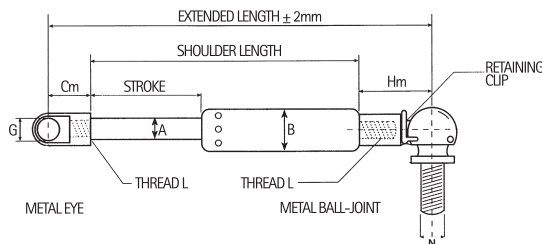

Door/Cover Stays

- LH and RH cover stay set
- Steel, nickel-plated
- Screw on or weld on

stc146

Order Code	1+	5+	10+	25+	50+
716-6576					

Drawing/Document Pocket, A4

- A4 format with 6mm holes for heavy duty applications
- Grey impact-proof PS
- Self adhesive

stc147

Order Code	1+	5+	10+	25+	50+
716-6631					

Gas Springs

Gas Springs

- Supplied at full force with a release valve
- The force of the gas spring can be reduced to meet your requirements
- The release of gas (i.e. force) is achieved with an extremely reliable and safe aircraft-standard valve
- Pack contains two gas springs, four metal ball joints, four metal eyes, a release valve key, full instructions on how to release gas and a safety instruction leaflet

The plunger is hard chrome finished steel with a black power epoxy coated steel body.

Size A	Stroke	Shoulder		L		Order Code
		Length	N	Thread	Length	
6	60	184	M5	M6	11	710-0668
	100	264	M5	M6	11	710-0670
	150	364	M5	M6	11	710-0681
8	200	464	M5	M6	11	710-0693
	100	268	M8	M8	14	710-0700
	150	368	M8	M8	14	710-0814
10	200	468	M8	M8	14	710-0826
	250	568	M8	M8	14	710-0838
	100	265	M8	M10	10	710-0840
14	200	465	M8	M10	10	710-0851
	250	565	M8	M10	10	710-0863
	300	665	M8	M10	10	710-0875
14	100	280	M10	M10	14	710-0887
	200	480	M10	M10	14	710-0899
	300	680	M10	M10	14	710-0905
	400	880	M10	M10	14	710-0917
500	1080	M10	M10	14	710-0929	

Size A	B	Cm	Em	Fm ∅	G ∅	Hm	P1 Force Newtons
6	15	18	6	10	6	32	40 – 400
8	18	21	9	14	8	30	100 – 600
10	23	30	10	16	8	30	150 – 1200
14	28	35	10	20	8	35	250 – 2500

stc106

2 Per Pack Order Code	Price Per Pair					
	1+	3+	6+	10+	20+	50+
710-0668						
710-0670						
710-0681						
710-0693						
710-0700						
710-0814						
710-0826						
710-0838						
710-0840						
710-0851						
710-0863						
710-0875						
710-0887						
710-0899						
710-0905						
710-0917						
710-0929						