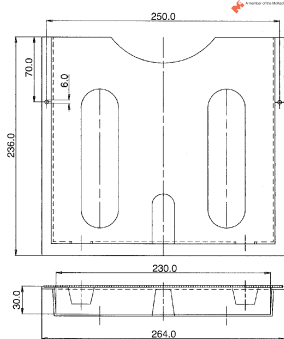

Sealing Tape

- Two sizes of neoprene closed cell sealing tape
- Applications include daft exclusion and vibration damping

Max. operating temperature +80°C

stc145

10 Metres Per Reel		Price Each				
Size mm	Order Code	1+	5+	10+	25+	50+
10 5	716-6539					
20 5	716-6540					

Door/Cover Stays

- LH and RH cover stay set
- Steel, nickel-plated
- Screw on or weld on

stc146

Order Code	1+	5+	10+	25+	50+
716-6576					

Drawing/Document Pocket, A4

- A4 format with 6mm holes for heavy duty applications
- Grey impact-proof PS
- Self adhesive

The plunger is hard chrome finished steel with a black power epoxy coated steel body.

Size A	Stroke	Shoulder		L		Order Code
		Length	N	Thread	Length	
6	60	184	M5	M6	11	710-0668
	100	264	M5	M6	11	710-0670
	150	364	M5	M6	11	710-0681
8	200	464	M5	M6	11	710-0693
	100	268	M8	M8	14	710-0700
	150	368	M8	M8	14	710-0814
10	200	468	M8	M8	14	710-0826
	250	568	M8	M8	14	710-0838
	100	265	M8	M10	10	710-0840
14	200	465	M8	M10	10	710-0851
	250	565	M8	M10	10	710-0863
	300	665	M8	M10	10	710-0875
14	100	280	M10	M10	14	710-0887
	200	480	M10	M10	14	710-0899
	300	680	M10	M10	14	710-0905
	400	880	M10	M10	14	710-0917
500	1080	M10	M10	14	710-0929	

Size A	B	Cm	Em	Fm ∅	G ∅	Hm	P1 Force Newtons
6	15	18	6	10	6	32	40 – 400
8	18	21	9	14	8	30	100 – 600
10	23	30	10	16	8	30	150 – 1200
14	28	35	10	20	8	35	250 – 2500

stc106

2 Per Pack Order Code	Price Per Pair					
	1+	3+	6+	10+	20+	50+
710-0668						
710-0670						
710-0681						
710-0693						
710-0700						
710-0814						
710-0826						
710-0838						
710-0840						
710-0851						
710-0863						
710-0875						
710-0887						
710-0899						
710-0905						
710-0917						
710-0929						