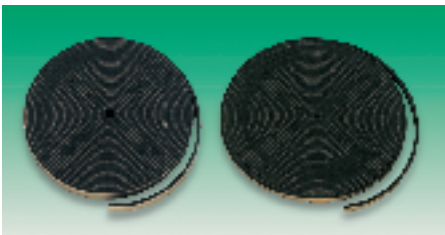

Sealing Tape

- Two sizes of neoprene closed cell sealing tape
- Applications include daft exclusion and vibration damping

Max. operating temperature +80°C

stc145

10 Metres Per Reel		Price Each				
Size mm	Order Code	1+	5+	10+	25+	50+
10 5	716-6539					
20 5	716-6540					

Door/Cover Stays

- LH and RH cover stay set
- Steel, nickel-plated
- Screw on or weld on

stc146

Order Code	1+	5+	10+	25+	50+
716-6576					

Drawing/Document Pocket, A4

- A4 format with 6mm holes for heavy duty applications
- Grey impact-proof PS
- Self adhesive

stc147

Order Code	1+	5+	10+	25+	50+
716-6631					

Gas Springs

Gas Springs

- Supplied at full force with a release valve
- The force of the gas spring can be reduced to meet your requirements
- The release of gas (i.e. force) is achieved with an extremely reliable and safe aircraft-standard valve
- Pack contains two gas springs, four metal ball joints, four metal eyes, a release valve key, full instructions on how to release gas and a safety instruction leaflet

The plunger is hard chrome finished steel with a black power epoxy coated steel body.

Size A	Stroke	Shoulder		L		Order Code
		Length	N	Thread	Length	
6	60	184	M5	M6	11	710-0668
	100	264	M5	M6	11	710-0670
	150	364	M5	M6	11	710-0681
8	200	464	M5	M6	11	710-0693
	100	268	M8	M8	14	710-0700
	150	368	M8	M8	14	710-0814
10	200	468	M8	M8	14	710-0826
	250	568	M8	M8	14	710-0838
	100	265	M8	M10	10	710-0840
14	200	465	M8	M10	10	710-0851
	250	565	M8	M10	10	710-0863
	300	665	M8	M10	10	710-0875
14	100	280	M10	M10	14	710-0887
	200	480	M10	M10	14	710-0899
	300	680	M10	M10	14	710-0905
	400	880	M10	M10	14	710-0917
500	1080	M10	M10	14	710-0929	