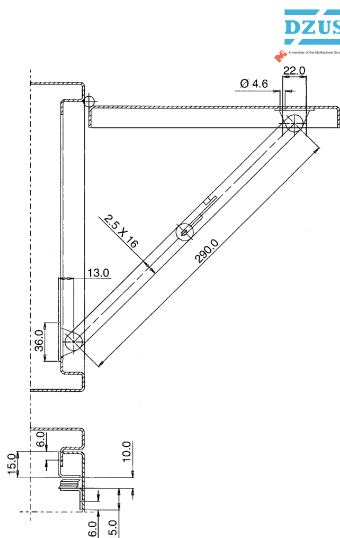

Sealing Tape

- Two sizes of neoprene closed cell sealing tape
- Applications include daft exclusion and vibration damping

Max. operating temperature +80°C

stc145

10 Metres Per Reel		Price Each				
Size mm	Order Code	1+	5+	10+	25+	50+
10 5	716-6539					
20 5	716-6540					

Door/Cover Stays

- LH and RH cover stay set
- Steel, nickel-plated
- Screw on or weld on

stc146

Order Code	1+	5+	10+	25+	50+
716-6576					

Drawing/Document Pocket, A4

- A4 format with 6mm holes for heavy duty applications
- Grey impact-proof PS
- Self adhesive

The plunger is hard chrome finished steel with a black power epoxy coated steel body.

Size A	Stroke	Shoulder		L		Order Code
		Length	N	Thread	Length	
6	60	184	M5	M6	11	710-0668
	100	264	M5	M6	11	710-0670
	150	364	M5	M6	11	710-0681
8	200	464	M5	M6	11	710-0693
	100	268	M8	M8	14	710-0700
	150	368	M8	M8	14	710-0814
10	200	468	M8	M8	14	710-0826
	250	568	M8	M8	14	710-0838
	100	265	M8	M10	10	710-0840
14	200	465	M8	M10	10	710-0851
	250	565	M8	M10	10	710-0863
	300	665	M8	M10	10	710-0875
14	100	280	M10	M10	14	710-0887
	200	480	M10	M10	14	710-0899
	300	680	M10	M10	14	710-0905
	400	880	M10	M10	14	710-0917
500	1080	M10	M10	14	710-0929	

Size A	B	Cm	Em	Fm ∅	G ∅	Hm	P1 Force Newtons
6	15	18	6	10	6	32	40 – 400
8	18	21	9	14	8	30	100 – 600
10	23	30	10	16	8	30	150 – 1200
14	28	35	10	20	8	35	250 – 2500

stc106

2 Per Pack Order Code	Price Per Pair					
	1+	3+	6+	10+	20+	50+
710-0668						
710-0670						
710-0681						
710-0693						
710-0700						
710-0814						
710-0826						
710-0838						
710-0840						
710-0851						
710-0863						
710-0875						
710-0887						
710-0899						
710-0905						
710-0917						
710-0929						