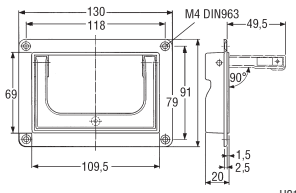

Folding Polycarbonate

- Two tone grey
- Invisible fixing
- Indexed to rest and working position

Carrying capacity: 50kg/Pair A = 71 (thickness 0.88mm), 73 (thickness 1mm) H281

Order Multiple=2	Mfrs. List No.	Order Code	2+	10+	20+	40+
	260.1	305-5760				

Handle	Mfrs. List No.	Order Code	1+	10+	20+	40+
Steel	274.1	305-5747.				
Aluminium	273.1	305-5759.				

Recessed

- Heavy duty, black steel carrying handle
- Ideal for carrying audio equipment and other heavy items

Cut out 175 115mm
Overall 220 162mm

Order Code	1+	10+	20+	40+
861-480				

Folding

- High quality modern styling
- Spring loaded handle
- Can be located either inside or outside of casing
- Available in steel or ABS
- Carry capacity of 125kg (steel version)
- Fixing with M4 screws (not supplied)

Finish	Mfrs. List No.	Order Code	1+	10+	20+	40+
Steel	263.1	861-418				
ABS	3263.1033	861-420				

Strap

Type 1 L = 218, W = 24 Fixing Centres = 174
Type 2 L = 195, W = 23.5 Fixing Centres = 160
Type 3 L = 280, W = 28.5 Fixing Centres = 220