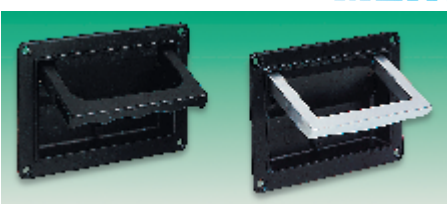

Folding Polycarbonate

- Two tone grey
- Invisible fixing
- Indexed to rest and working position

Carrying capacity: 50kg/Pair A = 71 (thickness 0.88mm), 73 (thickness 1mm) H281

Order Multiple=2	Mfrs. List No.	Order Code	2+	10+	20+	40+
	260.1	305-5760				

Handle	Mfrs. List No.	Order Code	1+	10+	20+	40+
Steel	274.1	305-5747.				
Aluminium	273.1	305-5759.				

Recessed

- Heavy duty, black steel carrying handle
- Ideal for carrying audio equipment and other heavy items

Cut out 175 115mm
Overall 220 162mm

Order Code	1+	10+	20+	40+
861-480				

Folding

- High quality modern styling
- Spring loaded handle
- Can be located either inside or outside of casing
- Available in steel or ABS
- Carry capacity of 125kg (steel version)
- Fixing with M4 screws (not supplied)