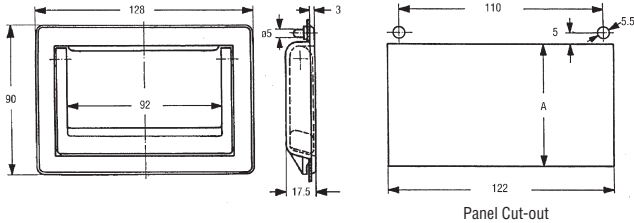

Folding Polycarbonate

- Two tone grey
- Invisible fixing
- Indexed to rest and working position

Carrying capacity: 50kg/Pair A = 71 (thickness 0.88mm), 73 (thickness 1mm) H281

Order Multiple=2	Mfrs. List No.	Order Code	2+	10+	20+	40+
	260.1	305-5760				

Cut out 175 115mm
Overall 220 162mm

Order Code	1+	10+	20+	40+
861-480				

Folding

- High quality modern styling
- Spring loaded handle
- Can be located either inside or outside of casing
- Available in steel or ABS
- Carry capacity of 125kg (steel version)
- Fixing with M4 screws (not supplied)

Finish	Mfrs. List No.	Order Code	1+	10+	20+	40+
Steel	263.1	861-418				
ABS	3263.1033	861-420				

Strap

Type 1 L = 218, W = 24 Fixing Centres = 174
Type 2 L = 195, W = 23.5 Fixing Centres = 160
Type 3 L = 280, W = 28.5 Fixing Centres = 220