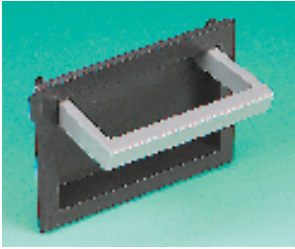

Folding Polycarbonate

- Two tone grey
- Invisible fixing
- Indexed to rest and working position

Carrying capacity: 50kg/Pair A = 71 (thickness 0.88mm), 73 (thickness 1mm) H281

Order Multiple=2	Mfrs. List No.	Order Code	2+	10+	20+	40+
	260.1	305-5760				

Handle	Mfrs. List No.	Order Code	1+	10+	20+	40+
Steel	274.1	305-5747.				
Aluminium	273.1	305-5759.				

Recessed

- Heavy duty, black steel carrying handle
- Ideal for carrying audio equipment and other heavy items

Cut out 175 115mm
Overall 220 162mm

Order Code	1+	10+	20+	40+
861-480				

Folding

- High quality modern styling
- Spring loaded handle
- Can be located either inside or outside of casing
- Available in steel or ABS
- Carry capacity of 125kg (steel version)
- Fixing with M4 screws (not supplied)

- Type 1**
- All plastic design
 - Handle is soft black plastic end caps are thermoplastic
- Type 2**
- Soft black reinforced with stiffening plate
 - Nickel plated steel end caps
- Type 3**
- Long, strong broad strap handle
 - Nickel plated steel end caps to conceal the screw holes