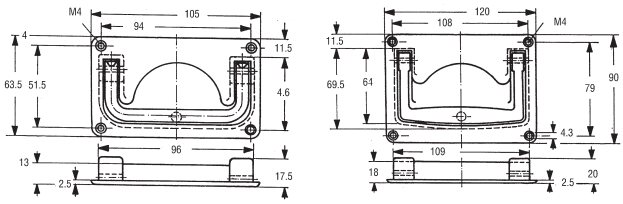

Cut out 175 115mm
Overall 220 162mm

Order Code	1+	10+	20+	40+
861-480				

Folding

- High quality modern styling
- Spring loaded handle
- Can be located either inside or outside of casing
- Available in steel or ABS
- Carry capacity of 125kg (steel version)
- Fixing with M4 screws (not supplied)

Finish	Mfrs. List No.	Order Code	1+	10+	20+	40+
Steel	263.1	861-418				
ABS	3263.1033	861-420				

Strap

Type 1 L = 218, W = 24 Fixing Centres = 174
Type 2 L = 195, W = 23.5 Fixing Centres = 160
Type 3 L = 280, W = 28.5 Fixing Centres = 220

- Type 1**
- All plastic design
 - Handle is soft black plastic end caps are thermoplastic
- Type 2**
- Soft black reinforced with stiffening plate
 - Nickel plated steel end caps
- Type 3**
- Long, strong broad strap handle
 - Nickel plated steel end caps to conceal the screw holes

Mfrs. List No.	Order Code	1+	5+	10+	20+
Type 1 3347.1001	306-2387				
Type 2 3248.1001	306-2399				
Type 3 3349.1001	306-2405				

Panel, Folding

Steel Handle

Aluminium Handle

- Heavy duty spring loaded
 - Aluminium base/handle (chrome plated steel handle on 305-5437)
 - Arrested in working and rest positions
 - Front fixing M4 screws (not supplied)
- Carrying capacity 100kg/Pair H280