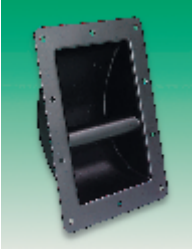

Folding Polycarbonate

- Two tone grey
- Invisible fixing
- Indexed to rest and working position

Carrying capacity: 50kg/Pair A = 71 (thickness 0.88mm), 73 (thickness 1mm) H281

Order Multiple=2	Mfrs. List No.	Order Code	2+	10+	20+	40+
	260.1	305-5760				

Handle	Mfrs. List No.	Order Code	1+	10+	20+	40+
Steel	274.1	305-5747.				
Aluminium	273.1	305-5759.				

Recessed

- Heavy duty, black steel carrying handle
- Ideal for carrying audio equipment and other heavy items

Cut out 175 115mm
Overall 220 162mm

Order Code	1+	10+	20+	40+
861-480				

Folding

- High quality modern styling
- Spring loaded handle
- Can be located either inside or outside of casing
- Available in steel or ABS
- Carry capacity of 125kg (steel version)
- Fixing with M4 screws (not supplied)

- Type 1**
- All plastic design
 - Handle is soft black plastic end caps are thermoplastic
- Type 2**
- Soft black reinforced with stiffening plate
 - Nickel plated steel end caps
- Type 3**
- Long, strong broad strap handle
 - Nickel plated steel end caps to conceal the screw holes