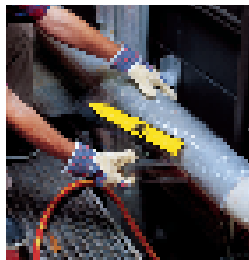

- Use Arrow Tape to emphasise the directional flow of pipe contents
- Use in conjunction with standard range of Pipe markers
- Withstands temperatures from -40°C to 70°C
- Materials: Vinyl tape overlaminated with polypropylene
- Roll length: 33m
- Available in two sizes per standard colour

Pipe Banding Tape

- Style A = Yellow
- Style B = Green
- Style C = Light Blue
- Style D = Orange
- Style E = Brown
- Style F = Silver
- Style G = Violet
- Style H = Black

- By colour coding a pipe you can see at a glance the substance flowing through it
- Use in conjunction with standard range of Pipemarkers
- Withstands temperatures from -40°C to 70°C
- Materials: Vinyl tape overlaminated with polypropylene
- Roll length: 33m
- Available in two sizes per standard colour

Brady Snap-On

- Fast and easy marking for rusty/wet/oily pipes
- Transparent PVC cover on which you apply any markers from our range
- Perfect for use in extreme cold temperatures
- Ideal for temporary or frequently changing identification
- Style A suitable for pipe diameter of 25-57mm
- Style B suitable for pipe diameter of 40-83mm
- Style C suitable for pipe diameter 83-115mm