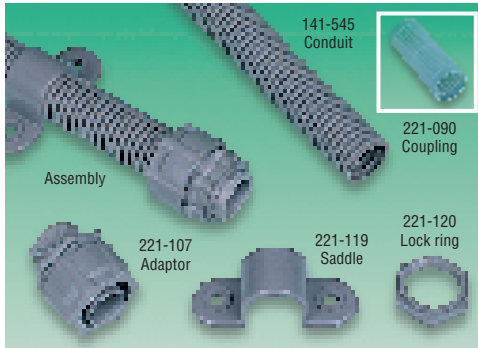

	Mfrs. List No.	Order Code	Price Per Reel			
			1+	5+	10+	20+
Fixed Male Connector	GAM0404 FEC	718-9114				
	GAM0505 FEC	718-9126				
	GAM0605 FEC	718-9138				
	GAP0405 FEC	718-9140				
	GAP0506 FEC	718-9151				
Swivel Male Connector	GAP0607 FEC	718-9163				
	GBM0404 FEC	718-9175				
	GBM0505 FEC	718-9187				
	GBM0606 FEC	718-9199				
	GBP0405 FEC	718-9205				
	GBP0506 FEC	718-9217				
	GBP0607 FEC	718-9229				

Polyethylene – Betaflex 1

- Manufactured from flame retardant, high density polyethylene
- Ideal for sub-zero temperatures (-50°C to +55°C)
- Excellent flexibility
- Accessories include adaptors and lock ring for panel fixing, saddles, and couplings for joining lengths of conduit

SEC135X

5m Coil	Mfrs. List No.	Order Code	Price Each			
			1+	5+	10+	25+
20mm Conduit	0839	.141-545				
			Price Per Pack			
10 per Pack			1+	5+	10+	
Coupling	133000010 Grey	.221-090				
Adaptor	0508 24313010 Grey	.221-107				
Saddle	0853 24523010 Grey	.221-119				
Lock ring	0568 24333010 Grey	221-120				

Spirally Reinforced PVC – IP65 – Betaflex 2 'FL' and 'HD' Flexible Types

- Manufactured with a hardened PVC spiral to meet **BS4607** crush strength requirements
- Self-extinguishing (all burning ceases within 2 seconds of flame removal)
- Chemical and heat resistant
- Sealing to **IP65 (IEC and DIN40050)**
- Standard type has a soft PVC wall for high flexibility and light weight construction
- Heavy duty type is a more rugged construction with smooth walls and greater crush resistance but less flexibility
- Straight fittings and 90° elbows are suitable for both standard and heavy duty conduit. Manufactured from polypropylene.