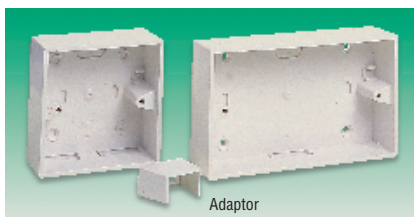

Cable Trunking

Mini Trunking

Standard and Self-Adhesive

16 16 25 16 40 16 40 25

- Manufactured in high impact PVC-U
- Speed-fix mini trunking is complete with an acrylic foam adhesive for fast location of power circuits and low voltage wiring
- Complies with **BS4678 Part 4**

SEC164X

Order Multiple=5		Mftrs.	Price Each					
Size	Length	List No.	Order Code	5+	20+	50+	100+	250+
Standard Trunking								
16 16	3m	YT/1	575-276					
25 16	3m	YT/2	575-288					
40 16	3m	YT/3	575-290					
40 25	3m	YT/4	575-306					
Speed fix Trunking								
16 16	3m	SPF/1	575-318					
25 16	3m	SPF/2	575-320					
40 16	3m	SPF/3	575-331					
40 25	3m	SPF/4	575-343					

Mini Trunking Boxes

1 Gang H = 86, W = 86, D = 38 2 Gang H = 86, W = 146, D = 38
Fixing centres = 60.3 Fixing centres = 120.6

- Switch and socket boxes for use in conjunction with mini trunking adaptors
- Complies to **BS4662** and **BS1363** where applicable