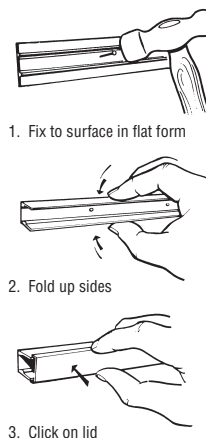

Accessories

- Accessories for the standard and Speedfix range of EGA Mini trunking

SEC165X

Order Multiple=10

Size	Mftrs.	Order Code	Price Each			
Internal Angles	List No.		10+	100+	200+	500+
16 16	YAI/1	575-409				
25 16	YAI/2	575-410				
40 16	YAI/3	575-422				
40 25	YAI/4	575-434				
External Angles						
16 16	YAE/1	575-446				
25 16	YAE/2	575-458				
40 16	YAE/3	575-460				
40 25	YAE/4	575-471				
Couplings						
16 16	YC/1	575-483				
25 16	YC/2	575-495				
40 16	YC/3	575-501				
40 25	YC/4	575-513				
Flat Angles						
16 16	YAF/1	575-525				
25 16	YAF/2	575-537				
40 16	YAF/3	575-549				
40 25	YAF/4	575-550				
Flat 'T'						
16 16	YTF/1	575-562				
25 16	YTF/2/2	575-574				
40 16	YTF/3	575-586				
40 25	YTF/4	575-598				
Blank Ends						
16 16	YEP/1	575-604				
25 16	YEP/2	575-616				
40 16	YEP/3	575-628				
40 25	YEP/4	575-630				

Surface

Moulded Plastic with trunking entry

1 Gang 2 Gang

- No knockouts necessary for cable entry
- Pattress designed to mate neatly with all popular makes of switches and sockets
- Method of attachment enables re-positioning of pattresses, if design changes of the installation are necessary, without the need to replace wall trunking

SEC131X

		Price Each			
	Depth	Order Code	1+	5+	10+
1 gang	25mm	149-961			
2 gang	25mm	149-962			

'Multi-Purpose' Mini-Trunking

Mini-Trunking in a coil

- Manufactured in white PVC
- Easy to stock, easy to carry
- Simple to install
- Very economical to use