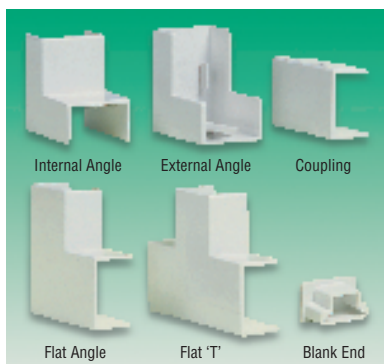

Mini Trunking Boxes

1 Gang H = 86, W = 86, D = 38 2 Gang H = 86, W = 146, D = 38
Fixing centres = 60.3 Fixing centres = 120.6

- Switch and socket boxes for use in conjunction with mini trunking adaptors
- Complies to **BS4662** and **BS1363** where applicable

Housing PVC-U

SEC83X

Order Multiple=1		Mftrs.	Price Each				
Boxes	List No.	Order Code	1+	10+	20+	50+	100+
1 Gang	ESU/27/1/3	575-355					
2 Gang	ESU/27/2/1	575-367					
Order Multiple=10							
Adaptors			10+	100+	200+	500+	1K+
16 16	YEA/1	575-379.					
25 16	YEA/2	575-380.					
40 16	YEA/3	575-392.					

Accessories

- Accessories for the standard and Speedfix range of EGA Mini trunking

SEC165X

Order Multiple=10

Size	Mftrs.	Order Code	Price Each			
Internal Angles	List No.		10+	100+	200+	500+
16 16	YAI/1	575-409				
25 16	YAI/2	575-410				
40 16	YAI/3	575-422				
40 25	YAI/4	575-434				
External Angles						
16 16	YAE/1	575-446				
25 16	YAE/2	575-458				
40 16	YAE/3	575-460				
40 25	YAE/4	575-471				
Couplings						
16 16	YC/1	575-483				
25 16	YC/2	575-495				
40 16	YC/3	575-501				
40 25	YC/4	575-513				
Flat Angles						
16 16	YAF/1	575-525				
25 16	YAF/2	575-537				
40 16	YAF/3	575-549				
40 25	YAF/4	575-550				
Flat 'T'						
16 16	YTF/1	575-562				
25 16	YTF/2/2	575-574				
40 16	YTF/3	575-586				
40 25	YTF/4	575-598				
Blank Ends						
16 16	YEP/1	575-604				
25 16	YEP/2	575-616				
40 16	YEP/3	575-628				
40 25	YEP/4	575-630				

Surface

Moulded Plastic with trunking entry

1 Gang 2 Gang

- No knockouts necessary for cable entry
- Pattress designed to mate neatly with all popular makes of switches and sockets
- Method of attachment enables re-positioning of pattresses, if design changes of the installation are necessary, without the need to replace wall trunking