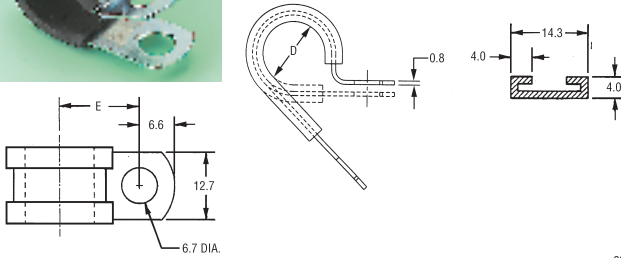

**Cable Clips — Continued**

**P-Clamp, Steel**

Zinc Plated with Santoprene Cushion

- Secure clamping of cables
- Santoprene cushion prevents chafing

632

25 Per Pack		Price Per Pack					
D	E	Order Code	1+	10+	25+	50+	100+
4.8	12.7	723-5045.					
6.4	13.5	723-5057.					
9.5	15.0	723-5069.					
12.7	16.5	723-5070.					
19.1	21.3	723-5082.					
25.4	24.4	723-5094.					

**Cable Cleats**

Cable Size	Range	
	Min	Max
NP4	7.6	10.2
NP5	10.5	12.5
NP6	12.7	16.0
NP7	14.3	17.6
NP8	15.5	21.5
NP9	17.6	22.4
NP10	19.7	25.8

CAB638

25 Per Pack		Price Per Pack				
Order Code		1+	5+	10+	25+	50+
NP4	725-7338					
NP5	725-7340					
NP6	725-7351					
NP7	725-7363					
NP8	725-7375					
NP9	725-7387					
NP10	725-7399					

**Circular Cable**

**TOWER**

- A range of robust plastic cable clips assembled with hardened steel zinc plated masonry pins
- Available in white, grey and black

**Best value**

120X

100 Per Box		Price Per Box				
Cable Dia.	Order Code	1+	5+	10+	25+	50+
<b>White</b>	2.75mm	150-824				
	3.5mm	150-330				
	4.0mm	150-331				
	5.0mm	150-332				
	6.0mm	150-825				
	7.0mm	150-333				
	8.0mm	150-826				
	9.0mm	150-334				
	10.0mm	150-827				
	11.0mm	150-335				
<b>Grey</b>	5.0mm	151-660				
	6.0mm	151-661				
<b>Black</b>	5.0mm	151-663				
	6.0mm	151-664				
	7.0mm	151-665				

Operating temperature -15°C to +60°C

Internal Dimensions			Slot Dimensions			Order Code
H	W	Pitch	H	W	Pitch	
37.5	25	19.1	16.0	8	19.1	218-121
50	25	19.1	29.5	8	19.1	218-133
25	50	19.1	12.0	8	19.1	218-145
50	50	19.1	29.5	8	19.1	218-157