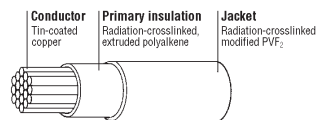

1+	5+	10+	25+	50+

100m Plain Colours
100m Green/Yellow
500m Plain Colours

24/0.2mm Type 3 (0.75mm²)

100m Reels

Colour	Order Code	Colour	Order Code	Colour	Order Code	Colour	Order Code
Black	.150-110	Orange	.150-113	Blue	.150-116	White	.150-119
Brown	.150-111	Yellow	.150-114	Violet	.150-117	Pink	.150-120
Red	.150-112	Green	.150-115	Grey	.150-118	Green/ Yellow	.709-232

500m Reels

Colour	Order Code	Colour	Order Code	Colour	Order Code	Colour	Order Code
Black	.296-466	Red	.296-480	Yellow	.296-508	White	.296-557

13

Price Per Reel

MIXED QUANTITY PRICING

1+	5+	10+	25+	50+

100m Plain Colours
100m Green/Yellow
500m Plain Colours

32/0.2mm Type 3 (1.0mm²)

100m Reels

Colour	Order Code	Colour	Order Code	Colour	Order Code	Colour	Order Code
Black	.150-122	Orange	.150-125	Blue	.150-128	White	.150-131
Brown	.150-123	Yellow	.150-126	Violet	.150-129	Pink	.150-132
Red	.150-124	Green	.150-127	Grey	.150-130	Green/ Yellow	.709-256

500m Reels

Colour	Order Code	Colour	Order Code	Colour	Order Code	Colour	Order Code
Black	.296-582	Red	.296-600	White	.296-673	Green/ Yellow	.709-268

14

Price Per Reel

MIXED QUANTITY PRICING

1+	5+	10+	25+	50+

100m Plain Colours
100m Green/Yellow
500m Plain Colours
500m Green/Yellow

63/0.2mm Type 3 (2.0mm²)

100m Reels

Colour	Order Code
Black	.709-750
Red	.709-773

377

Price Per Reel

MIXED QUANTITY PRICING

1+	5+	10+	25+	50+

100m Plain Colours

High Performance Equipment Wire

Flexlite® Wire